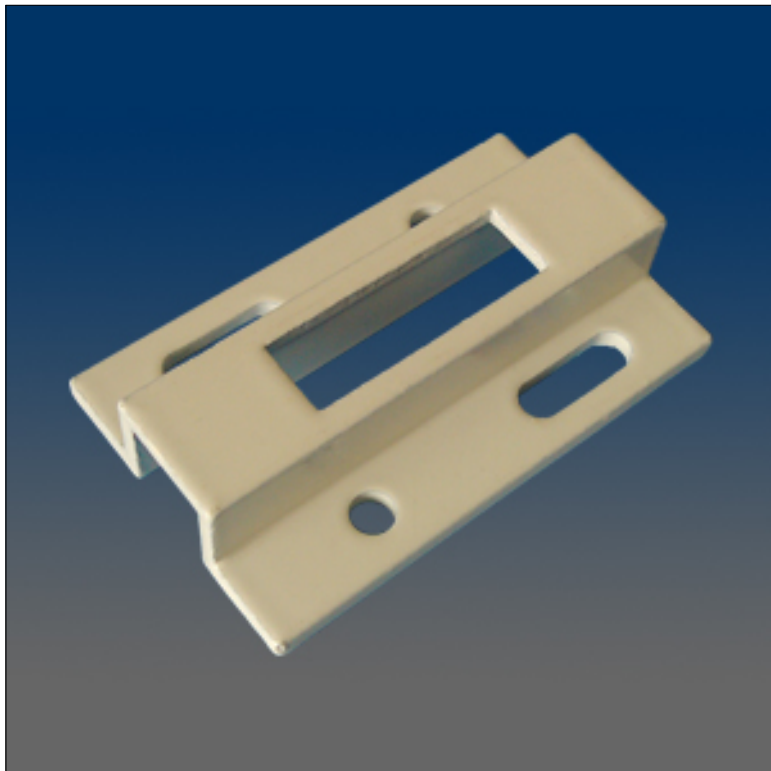

Patio Door

www.visionhardware.com

Patio Door

Model Number:

PM473

Material:

ALUMINUM

Description:

Keeper, aluminum, .55" height, 2" length based on PM462 extrusion, for single point mortise

Sales Contact:

(800) 220-4756

sales@visionhardware.com

500 Metuchen Road
South Plainfield NJ 07080