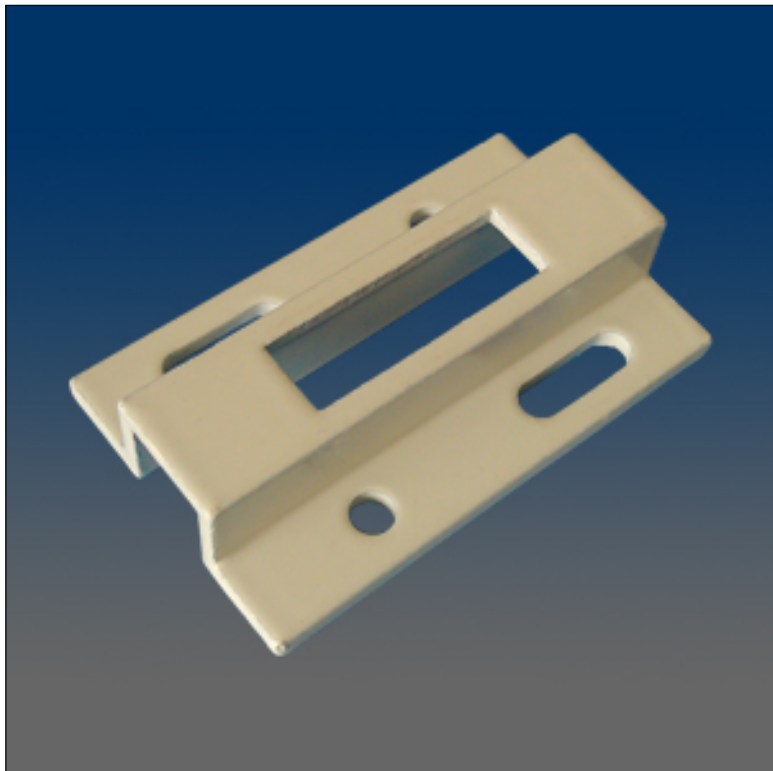

# Patio Door

[www.visionhardware.com](http://www.visionhardware.com)

## Patio Door

**Model Number:**

PM473

**Material:**

ALUMINUM

**Description:**

Keeper, aluminum, .55" height, 2" length based on PM462 extrusion, for single point mortise

**Sales Contact:**