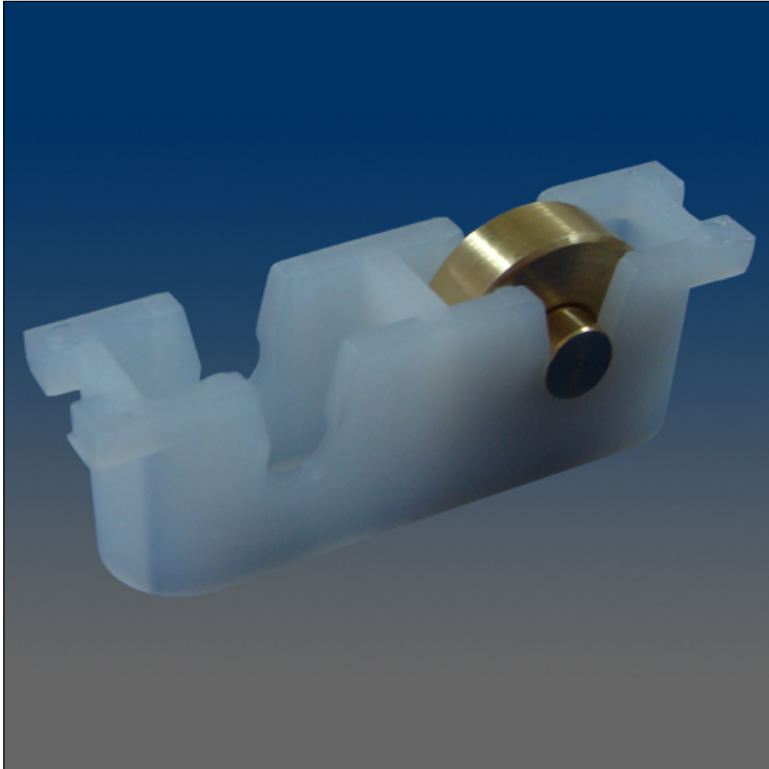

Rollers

www.visionhardware.com

Rollers

Model Number:
11387

Description:
roller, brass wheel & axle, shallow notch, no side flange

Sales Contact:
(800) 220-4756
sales@visionhardware.com

500 Metuchen Road
South Plainfield NJ 07080