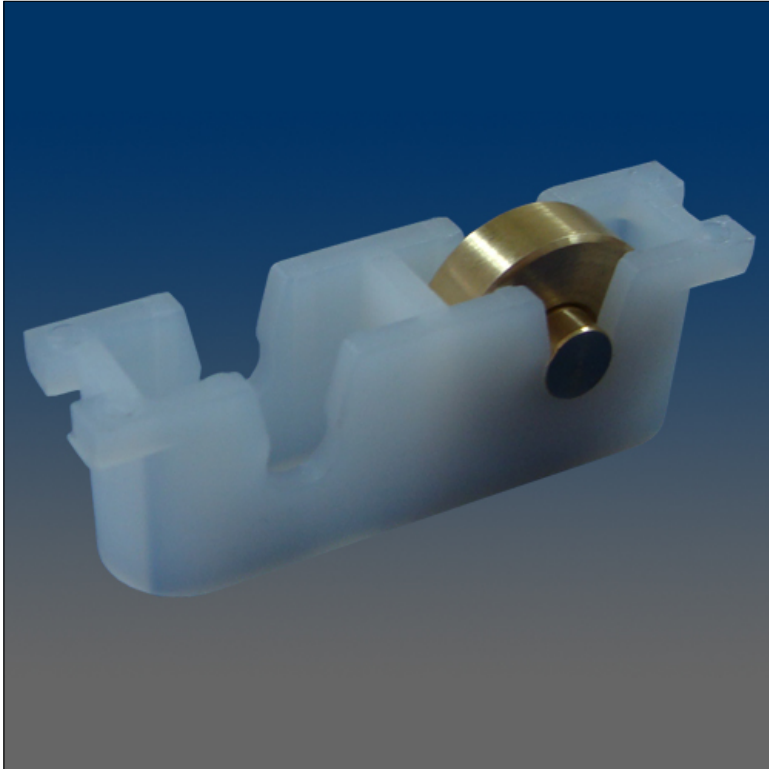

Rollers

www.visionhardware.com

Rollers

Model Number:
11387

Description:
Sash Roller with a brass wheel

Sales Contact:
(800) 220-4756
sales@visionhardware.com

500 Metuchen Road
South Plainfield NJ 07080