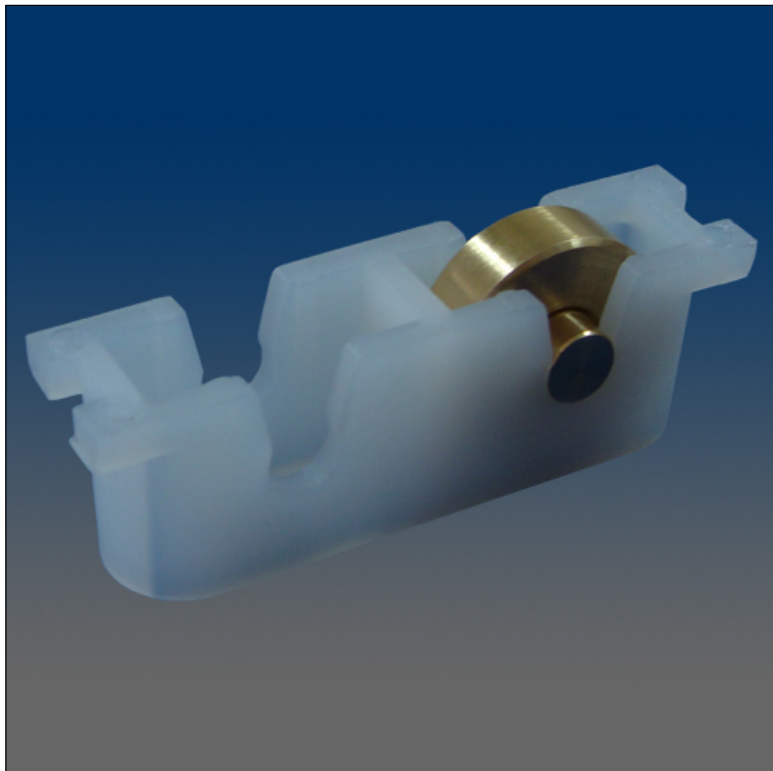

Rollers

www.visionhardware.com

Rollers

Model Number:
11387

Description:
Sash Roller with a brass wheel

Sales Contact:
(800) 220-4756
sales@visionhardware.com

500 Metuchen Road
South Plainfield NJ 07080