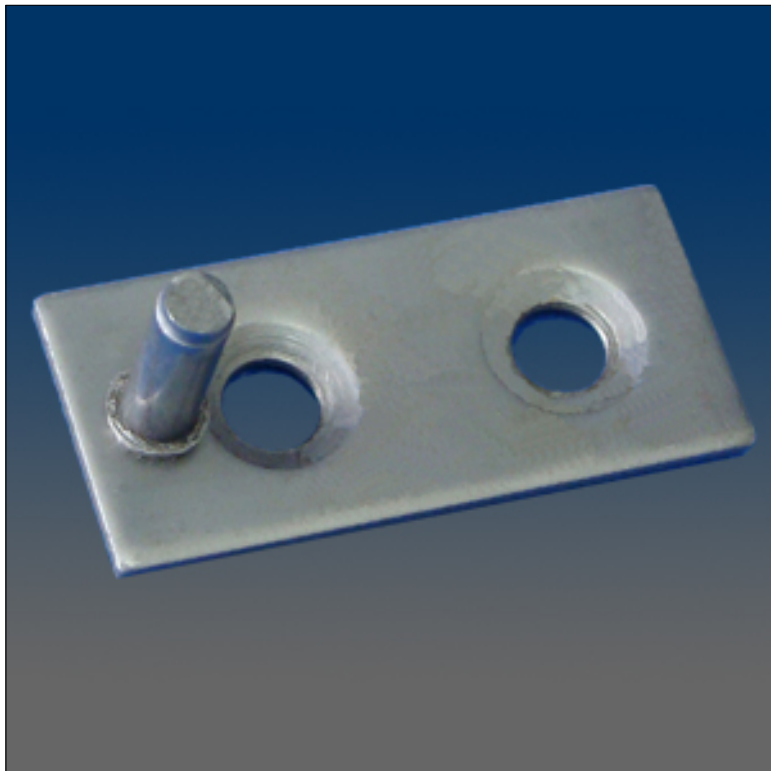

Pivot Bar

www.visionhardware.com

Pivot Bar

Model Number:

6936

Material:

N.A.

Description:

Sash pivot plate, steel, yellow chromated, similar to 6932

Sales Contact:

(800) 220-4756
sales@visionhardware.com

500 Metuchen Road
South Plainfield NJ 07080