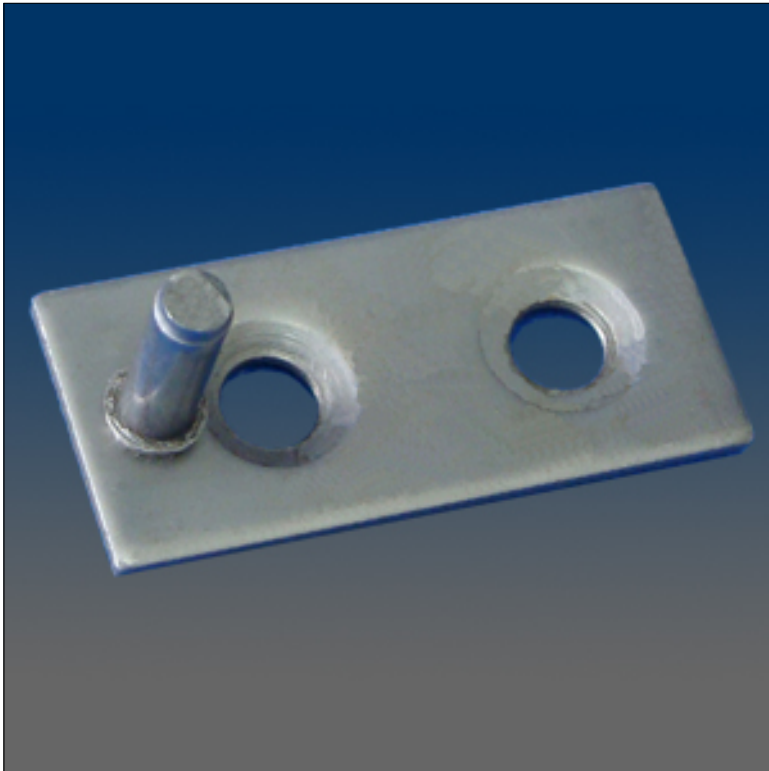

Pivot Bar

www.visionhardware.com

Pivot Bar

Model Number:

6936

Material:

N.A.

Description:

Sash pivot plate, steel, yellow chromated, similar to 6932

Sales Contact:

(800) 220-4756
sales@visionhardware.com

500 Metuchen Road
South Plainfield NJ 07080