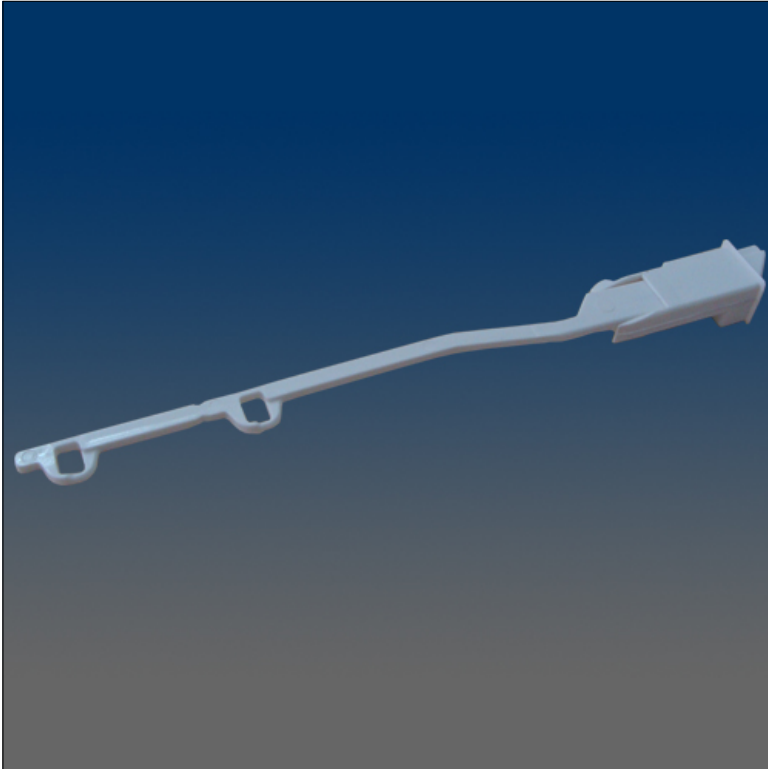

# Tilt Latches

[www.visionhardware.com](http://www.visionhardware.com)

## Tilt Latches

**Model Number:**

7120

**Material:**

PLASTIC

**Description:**

Tilt Latch for Lock/Latch Combo, works with 3263A-R/L, for vinyl window

**Sales Contact:**