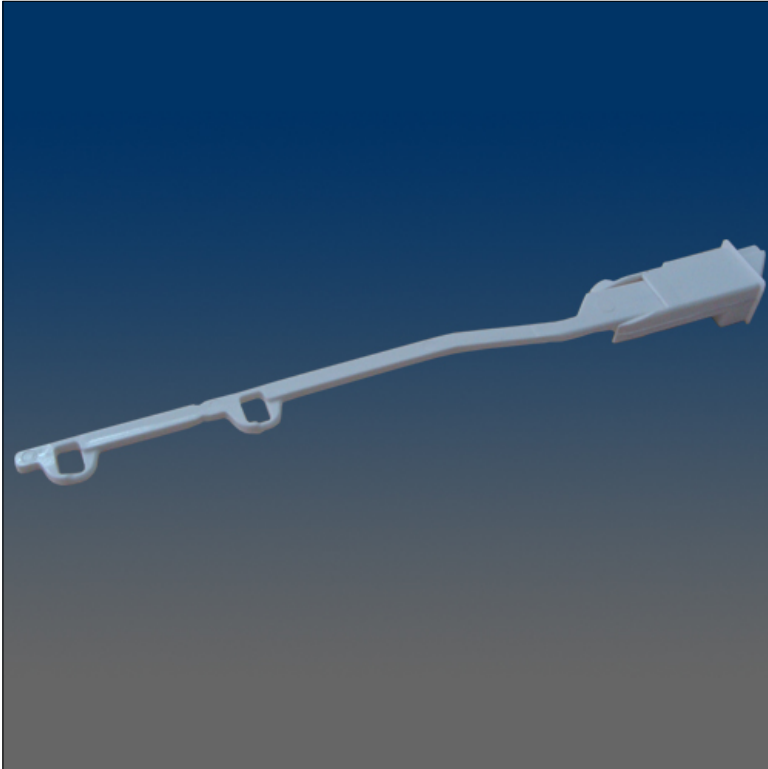

Tilt Latches

www.visionhardware.com

Tilt Latches

Model Number:

7120

Material:

PLASTIC

Description:

Tilt Latch for Lock/Latch Combo, works with 3263A-R/L, for vinyl window

Sales Contact:

(800) 220-4756
sales@visionhardware.com

500 Metuchen Road
South Plainfield NJ 07080