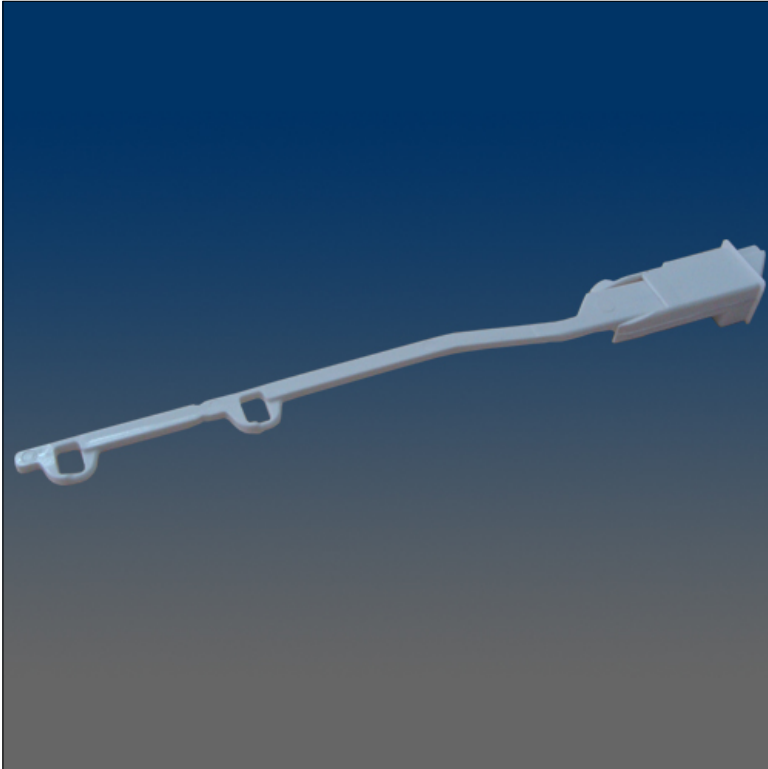

# Tilt Latches

[www.visionhardware.com](http://www.visionhardware.com)

## Tilt Latches

**Model Number:**

7120-LR

**Material:**

PLASTIC

**Description:**

integrated tilt latch for lock/tilt combo, handed, custom lock offsets, works with 3263A lock

**Sales Contact:**