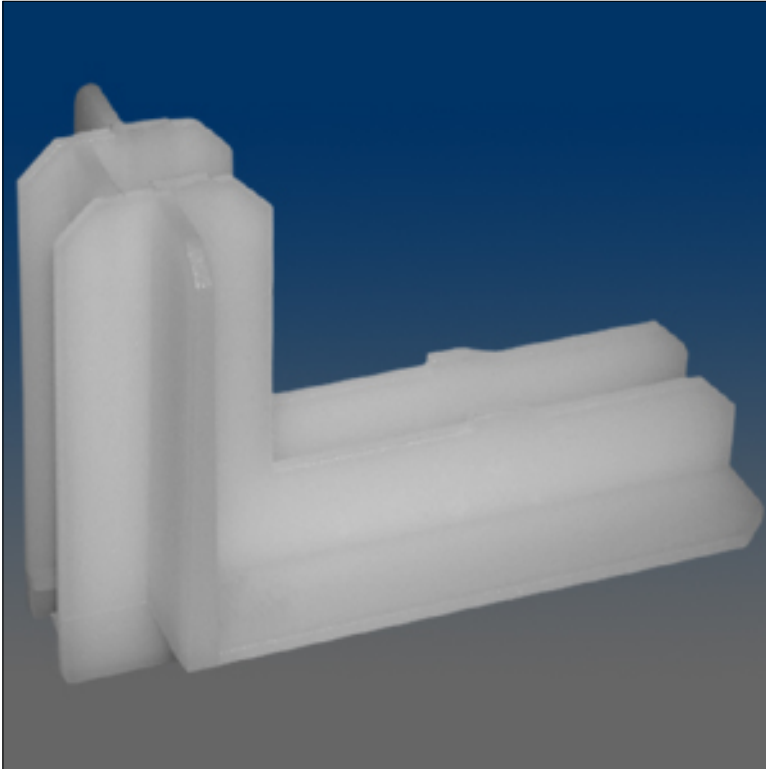

Screen Hardware

www.visionhardware.com

Screen Hardware

Model Number:
1032

Material:
PLASTIC

Description:
Screen corner, plastic, internal

Sales Contact:
(800) 220-4756
sales@visionhardware.com

500 Metuchen Road
South Plainfield NJ 07080