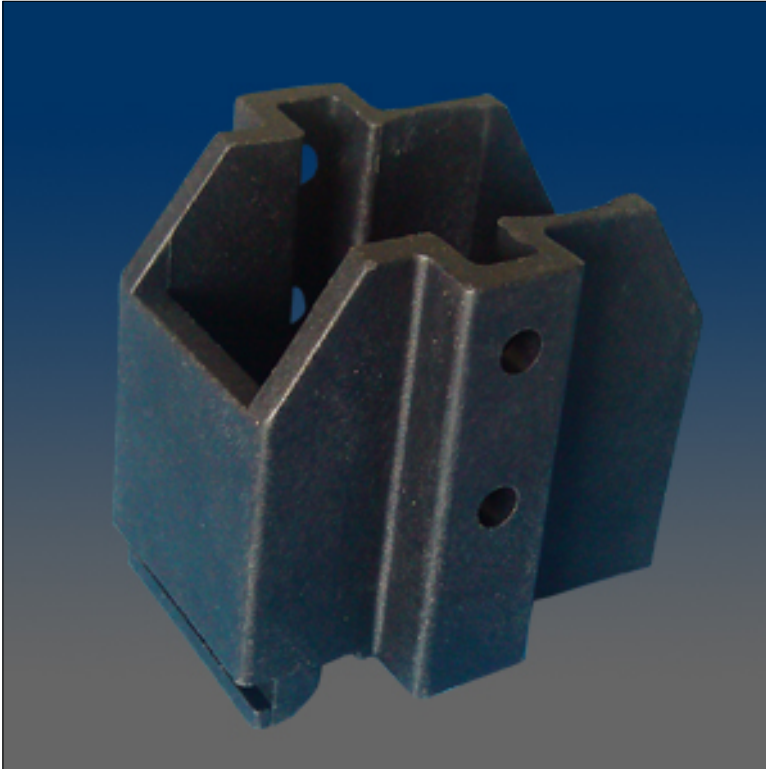

Miscellaneous

www.visionhardware.com

Miscellaneous

Model Number:
5108

Material:
PLASTIC

Description:
sheer block, plastic

Sales Contact:
(800) 220-4756
sales@visionhardware.com

500 Metuchen Road
South Plainfield NJ 07080