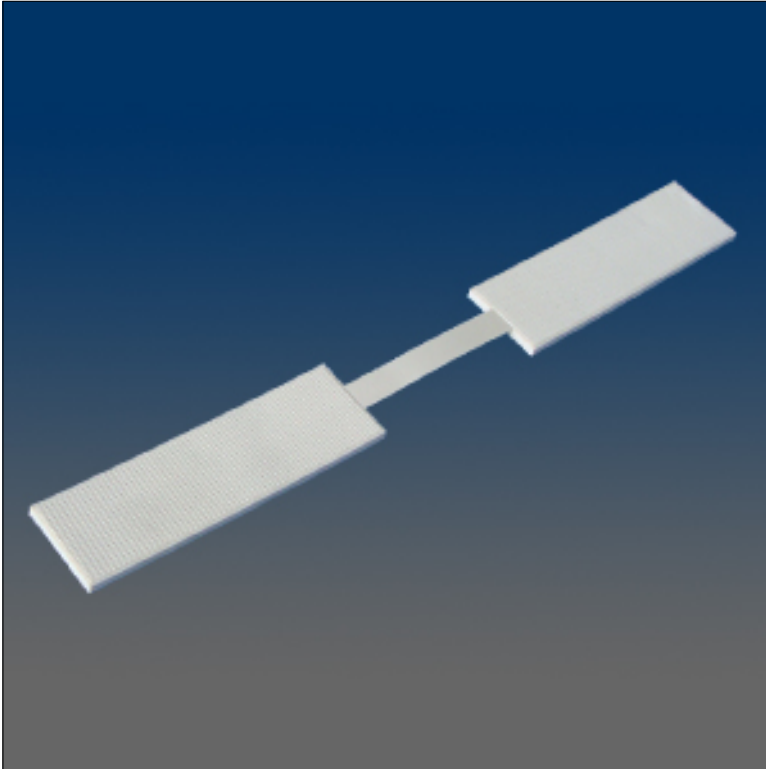

## Miscellaneous

**Model Number:**

1436

**Material:**

N.A.

**Description:**

Glazing packer corner, flat, width 30mm, thickness 4mm

**Sales Contact:**