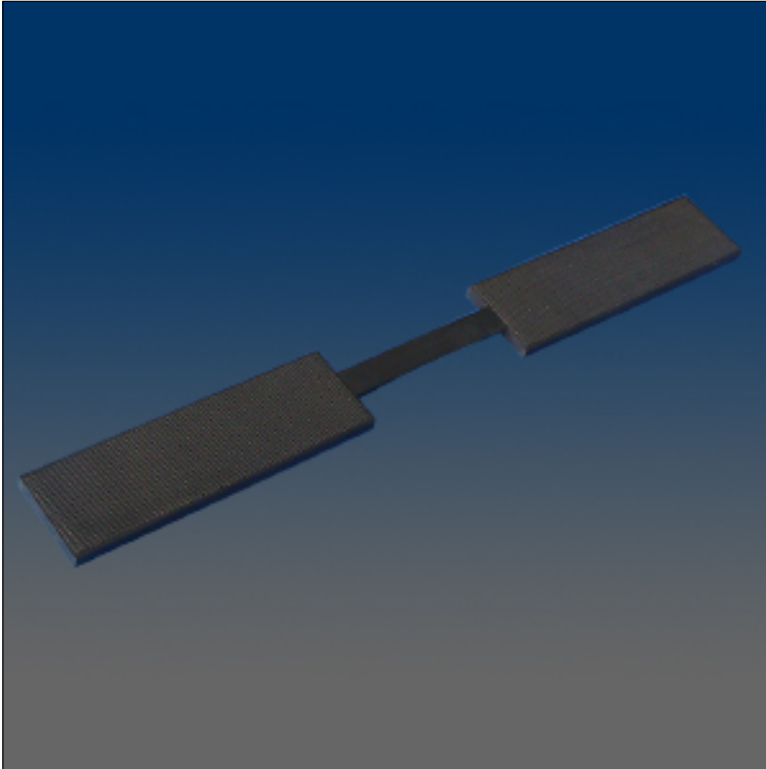

Miscellaneous

www.visionhardware.com

Miscellaneous

Model Number:

1437

Material:

N.A.

Description:

Glazing packer corner, flat, width 30mm, thickness 5mm

Sales Contact:

(800) 220-4756
sales@visionhardware.com

500 Metuchen Road
South Plainfield NJ 07080