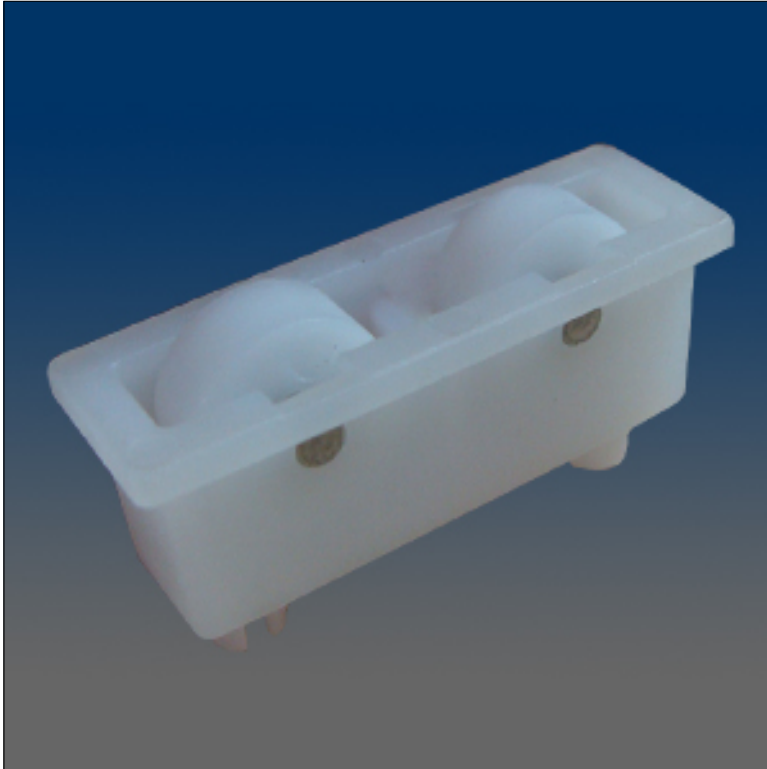

## Rollers

**Model Number:**

1166

**Material:**

STAINLESS STEEL

**Description:**

Roller, tandem, plastic wheel 11381-02, stainless steel axle 11381-03, new housing having pegs to fit into 3/16" drilled holes