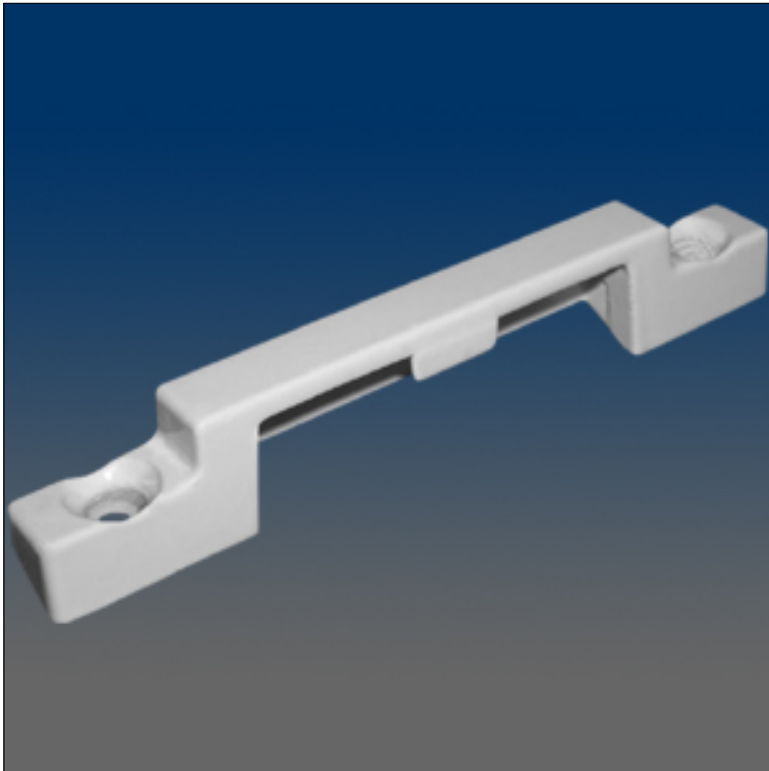

Keepers

www.visionhardware.com

Keepers

Model Number:

8382

Material:

ZINC

Description:

Keeper, sash, surface mount, #8 screw, 2.25" C/L, closed back, beveled bottom, material: zinc alloy

Sales Contact:

(800) 220-4756
sales@visionhardware.com

500 Metuchen Road
South Plainfield NJ 07080