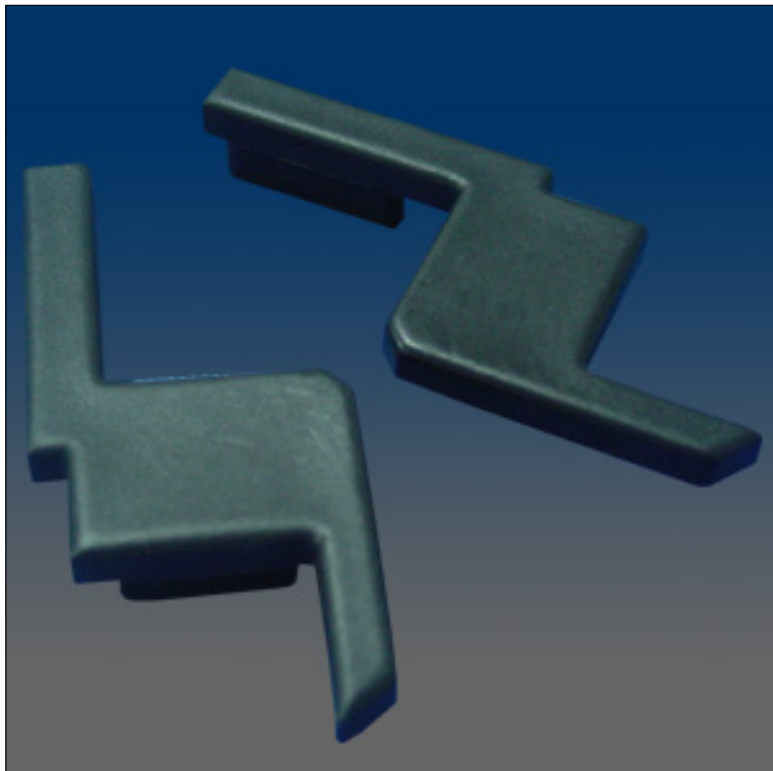

Uncategorized

www.visionhardware.com

Uncategorized

Model Number:

2412

Description:

OUTER SIDERAIL END CAP,RIGHT(BLACK)(35540700)

Sales Contact: