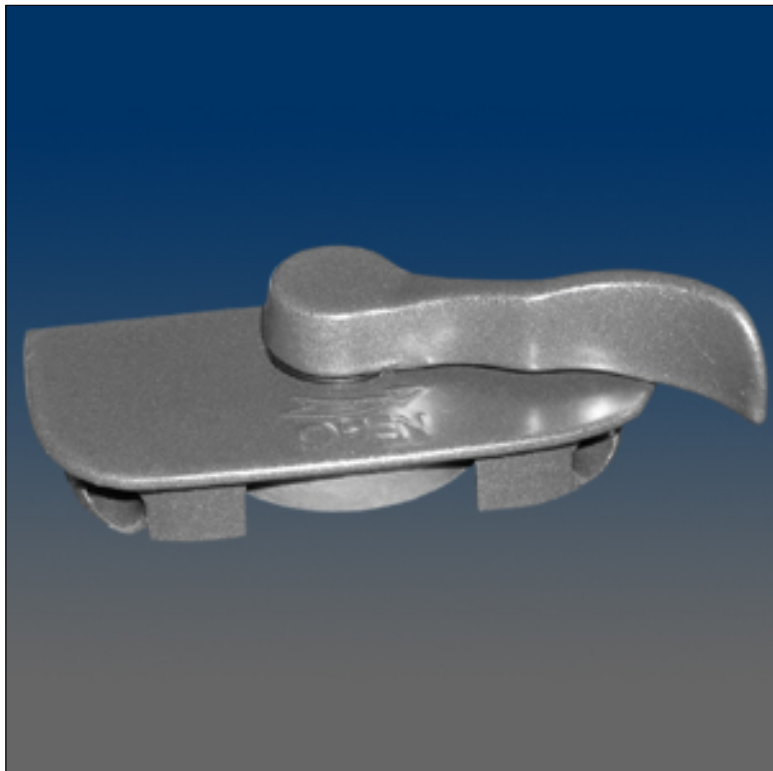

Uncategorized

www.visionhardware.com

Uncategorized

Model Number:

9811-1

Description:

DDH LOCK SATIN NICKL P/N 2382704 WITH SCREWS

Sales Contact: