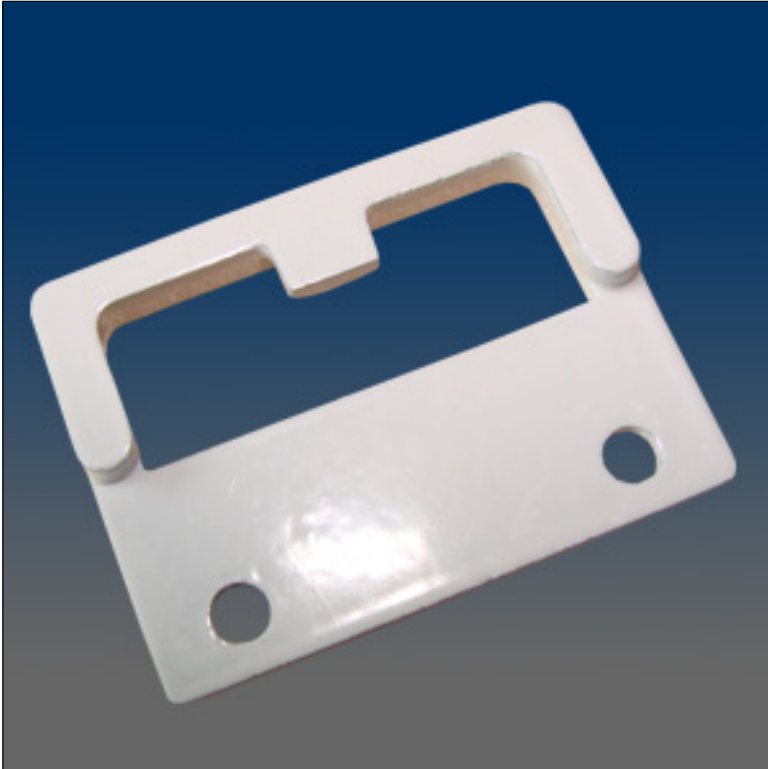

Keepers

www.visionhardware.com

Keepers

Model Number:
8207

Material:
ZINC

Description:
Keeper, sash, face mount, #6 screw, 1" C/L, taller than 8202, and has different hole position, material: zinc alloy

Sales Contact:
(800) 220-4756
sales@visionhardware.com