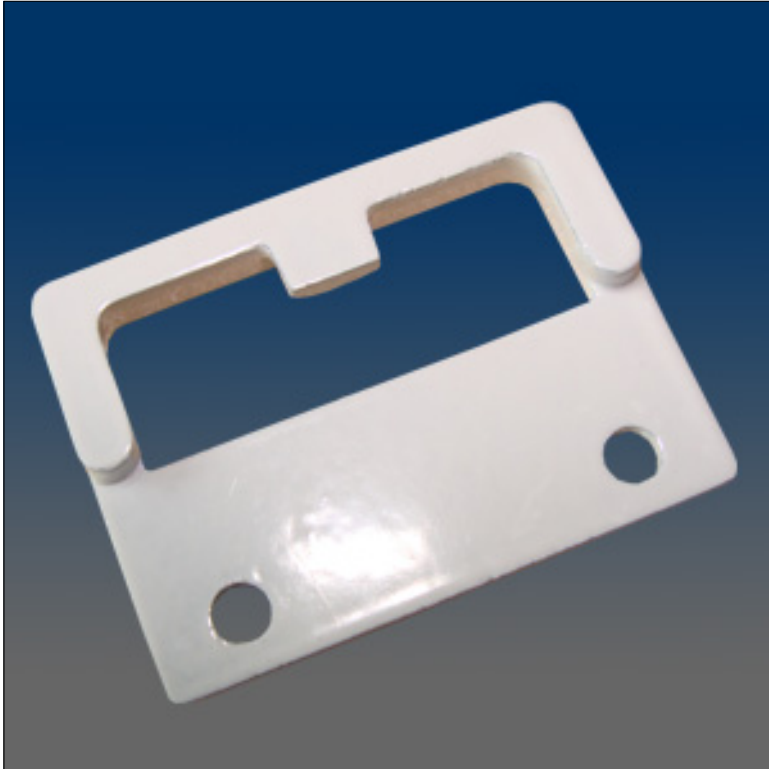

Keepers

www.visionhardware.com

Keepers

Model Number:
8207

Material:
ZINC

Description:
Keeper, sash, face mount, #6 screw, 1" C/L, taller than 8202, and has different hole position, material: zinc alloy

Sales Contact:
(800) 220-4756
sales@visionhardware.com