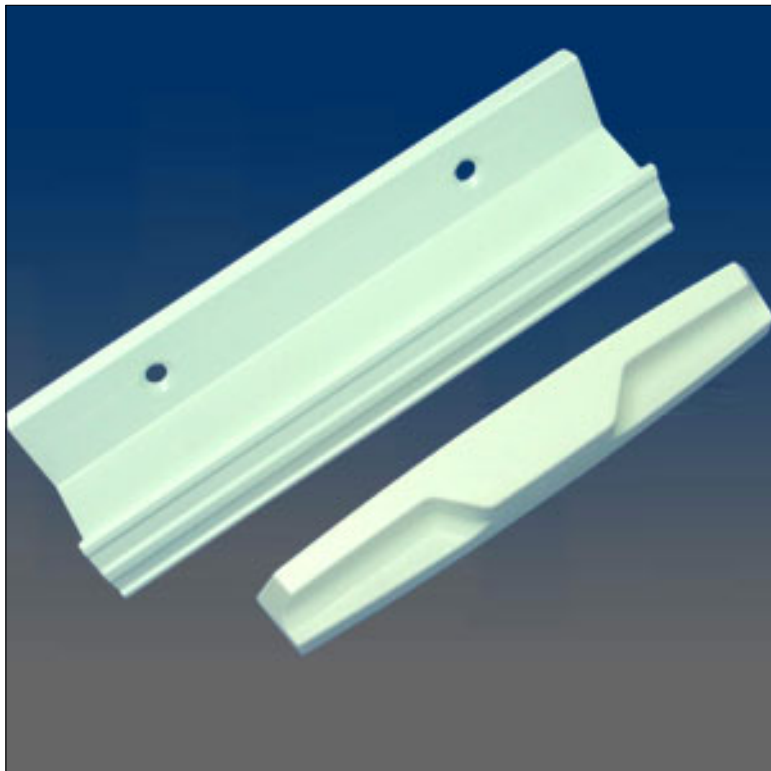

Patio Door

www.visionhardware.com

Patio Door

Model Number:

PD1300

Material:

ALUMINUM

Description:

Handle set, patio door, molded plastic exterior wing, and extruded aluminum interior handle without lock

Sales Contact:

(800) 220-4756

sales@visionhardware.com

500 Metuchen Road
South Plainfield NJ 07080