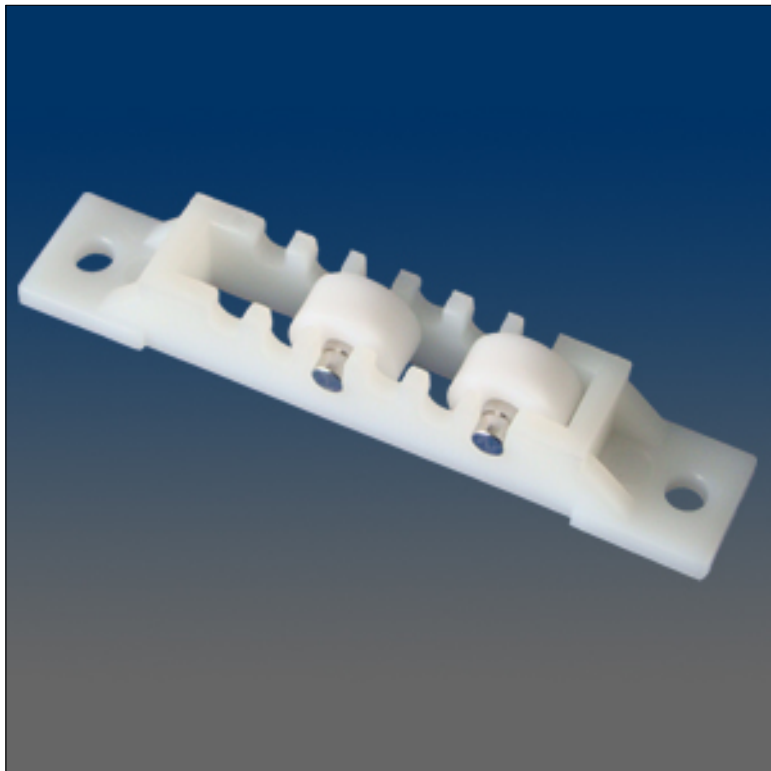

Rollers

www.visionhardware.com

Rollers

Model Number:

11522

Material:

STAINLESS STEEL

Description:

roller, screw mount, plastic wheel / stainless steel axle, deep notch

Sales Contact:

(800) 220-4756

sales@visionhardware.com

500 Metuchen Road
South Plainfield NJ 07080