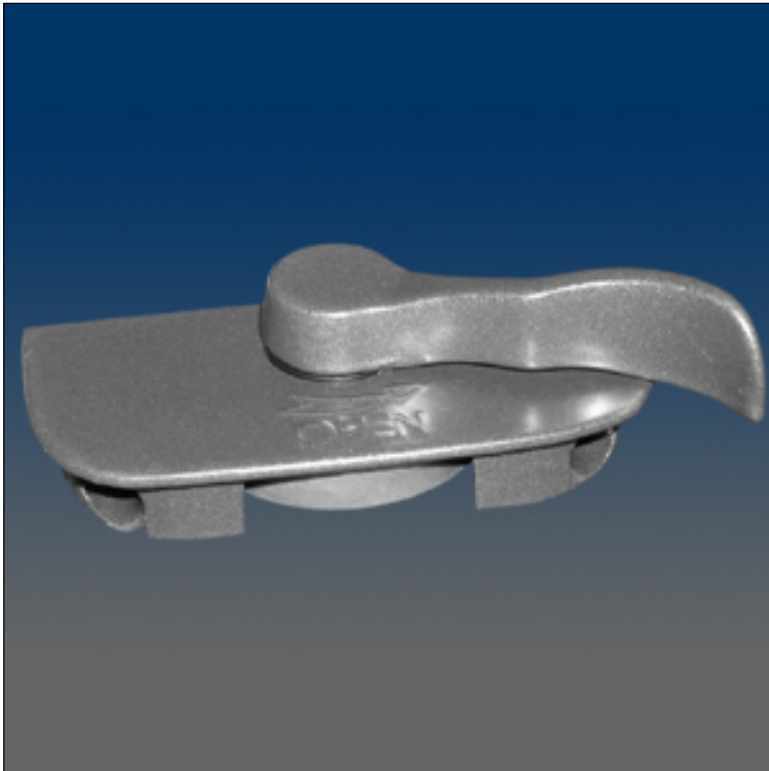

Locks

www.visionhardware.com

Locks

Model Number:

9811

Material:

N.A.

Description:

Sash lock, flush mount, 1.73" C/L front hole, #8 screw

Sales Contact:

(800) 220-4756
sales@visionhardware.com

500 Metuchen Road
South Plainfield NJ 07080