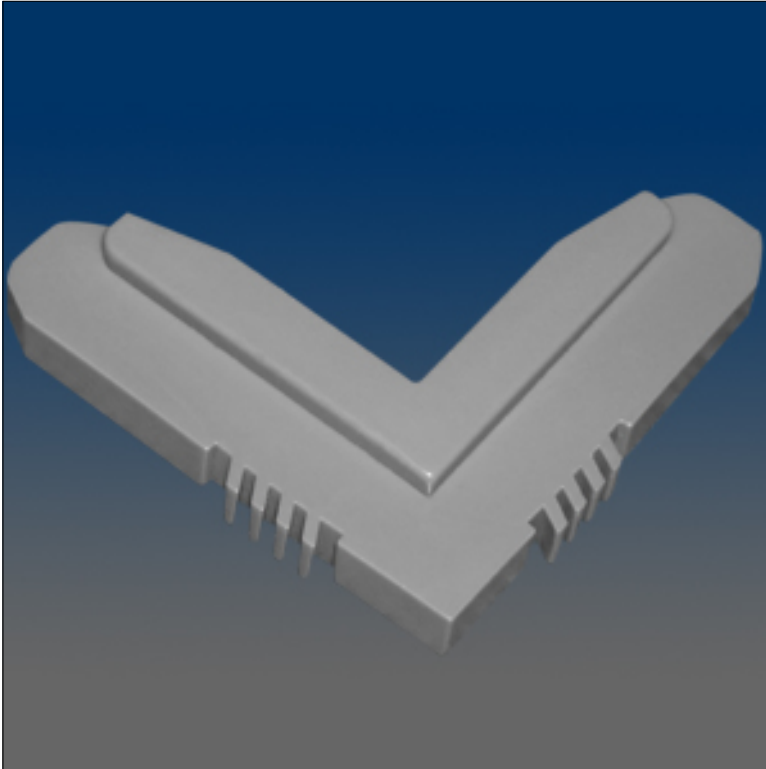

Screen Hardware

www.visionhardware.com

Screen Hardware

Model Number:
10377

Material:
PLASTIC

Description:
Screen corner, plastic, internal, .22 x .32" leg

Sales Contact:
(800) 220-4756
sales@visionhardware.com