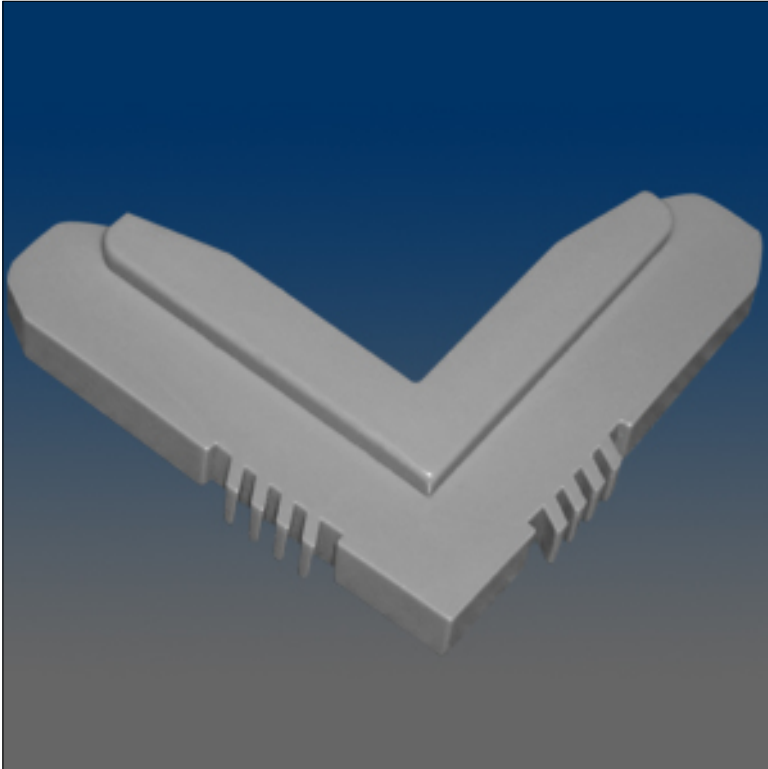

Screen Hardware

www.visionhardware.com

Screen Hardware

Model Number:

10377

Material:

PLASTIC

Description:

Screen corner, plastic, internal, .22 x .32" leg

Sales Contact:

(800) 220-4756
sales@visionhardware.com

500 Metuchen Road
South Plainfield NJ 07080