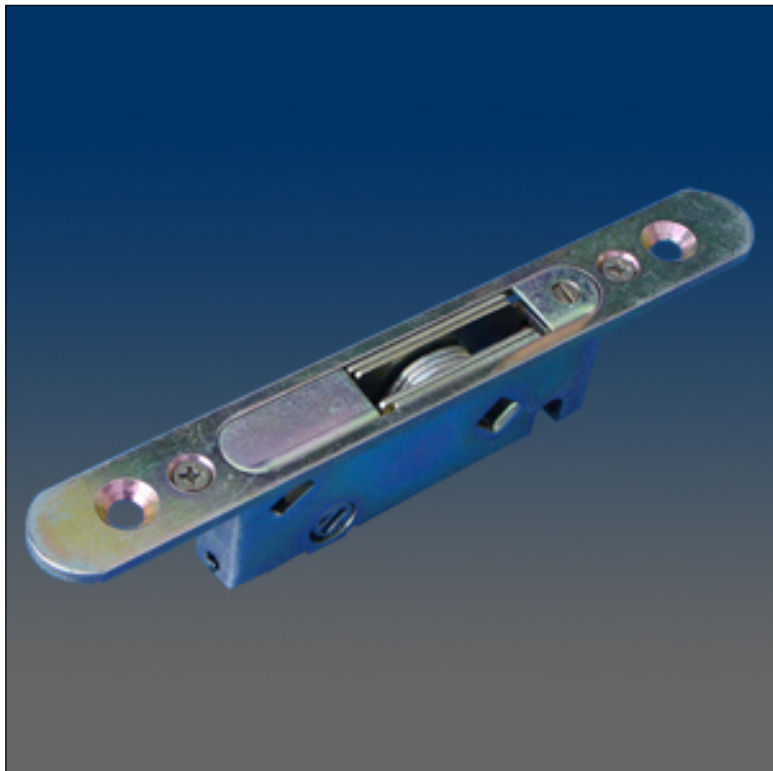

Patio Door

www.visionhardware.com

Patio Door

Model Number:

PM510

Material:

N.A.

Description:

single point mortise, standard flat plate, deeper set pin socket

Sales Contact:

(800) 220-4756

sales@visionhardware.com

500 Metuchen Road
South Plainfield NJ 07080