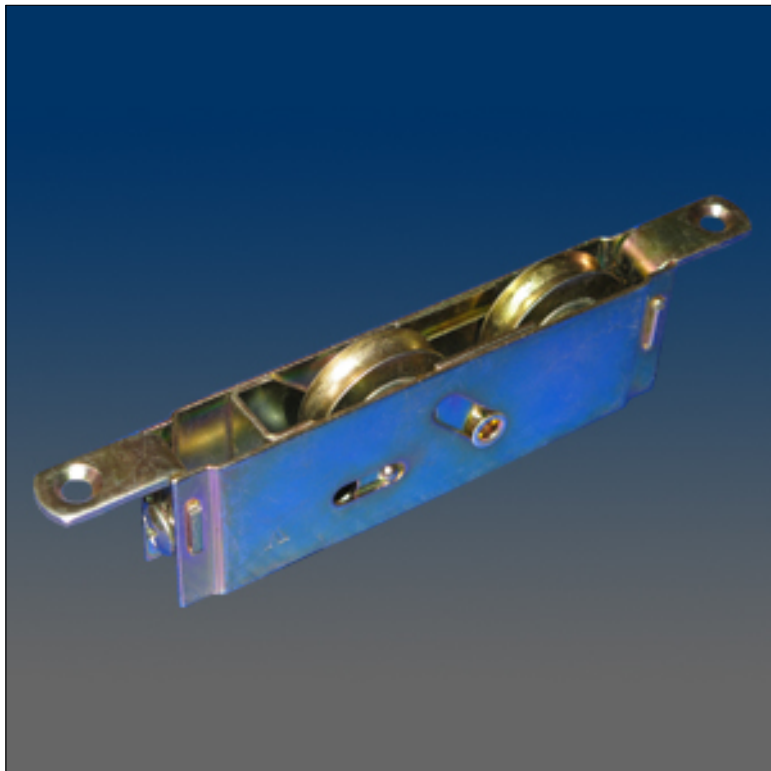

Patio Door

www.visionhardware.com

Patio Door

Model Number:

PR610C

Material:

N.A.

Description:

Tandem roller, patio door, end-adjustable, yellow dichromate, 1.25" wheel diameter

Sales Contact:

(800) 220-4756
sales@visionhardware.com

500 Metuchen Road
South Plainfield NJ 07080