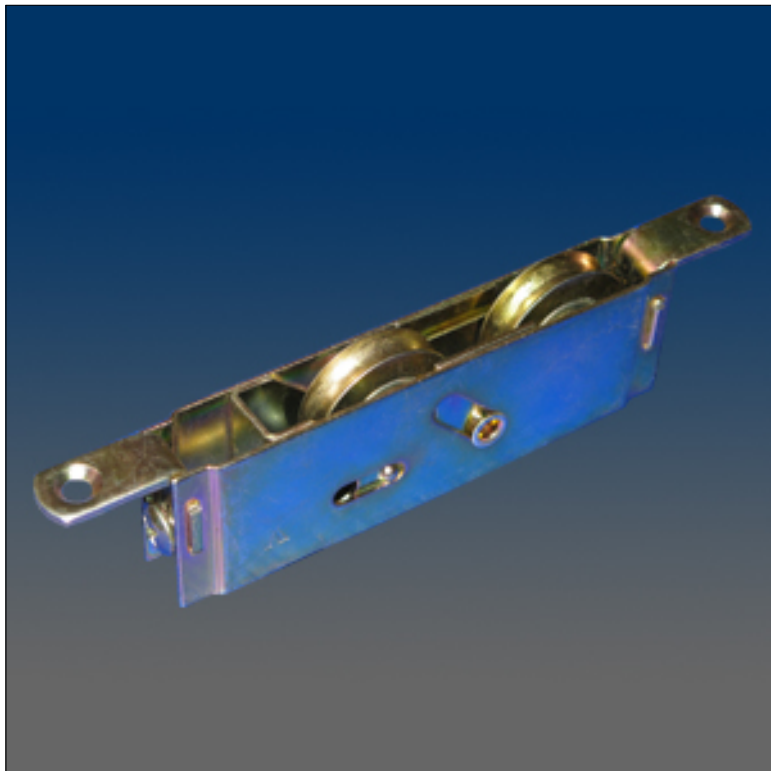

Patio Door

www.visionhardware.com

Patio Door

Model Number:

PR610C

Material:

N.A.

Description:

Tandem roller, patio door, end-adjustable, yellow dichromate, 1.25" wheel diameter

Sales Contact:

(800) 220-4756

sales@visionhardware.com

500 Metuchen Road
South Plainfield NJ 07080