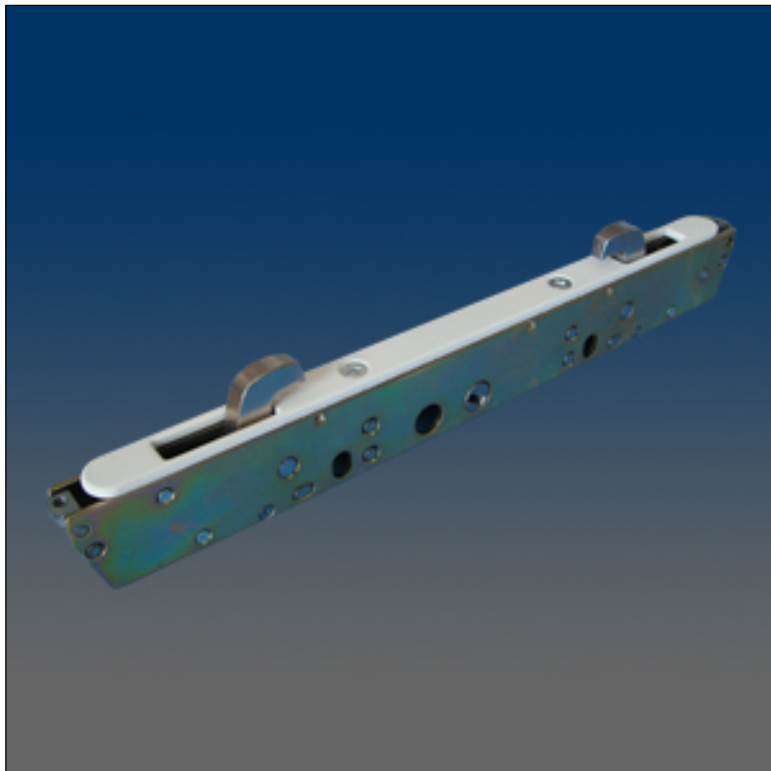

Patio Door

www.visionhardware.com

Patio Door

Model Number:

PM523D

Material:

N.A.

Description:

Mortise, double point, yellow dichromate, with short top plate, 9.87" hole space, middle hole

Sales Contact:

(800) 220-4756
sales@visionhardware.com

500 Metuchen Road
South Plainfield NJ 07080