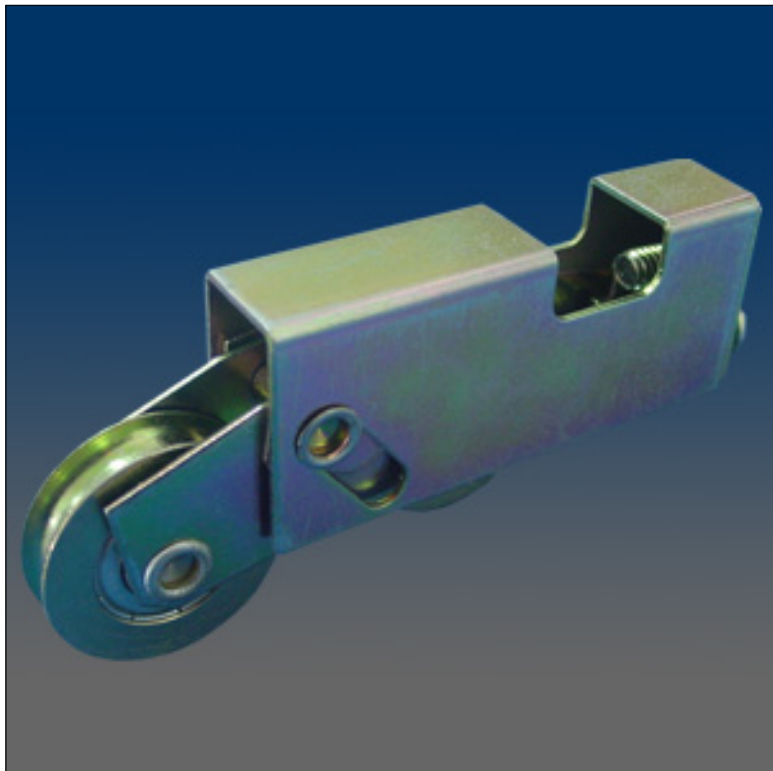

Patio Door

www.visionhardware.com

Patio Door

Model Number:

PR606C

Material:

N.A.

Description:

Tandem roller, patio door, end-adjustable, yellow dichromate, 1.25" wheel diameter, with installation screw 10065 unattached

Sales Contact:

(800) 220-4756
sales@visionhardware.com

500 Metuchen Road
South Plainfield NJ 07080