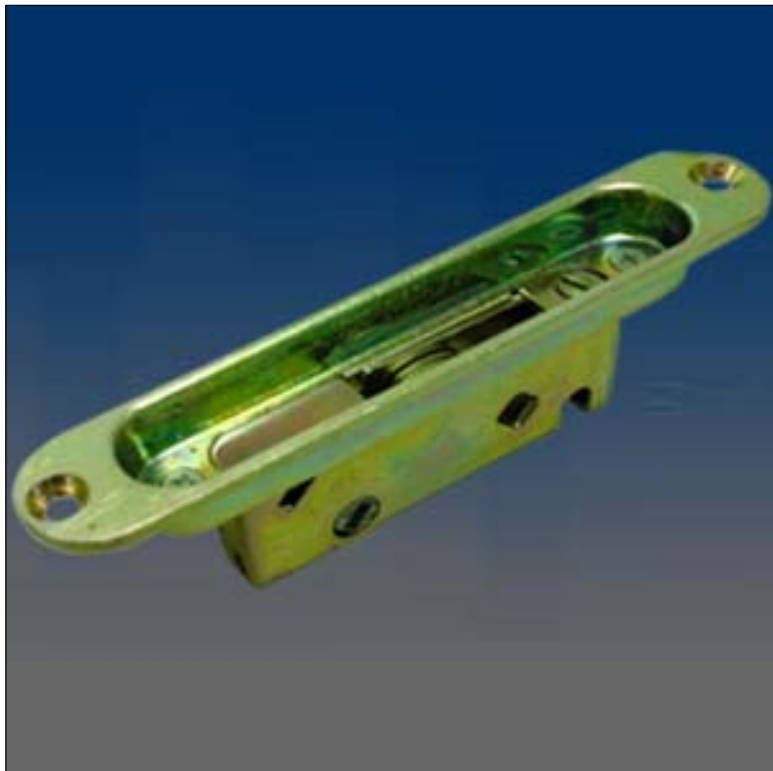

Patio Door

www.visionhardware.com

Patio Door

Model Number:
PM500C

Material:
ZINC

Description:
Mortise, single point, yellow dichromate, with zinc pocket PM501 attached, 5.244" hole space

Sales Contact:
(800) 220-4756
sales@visionhardware.com