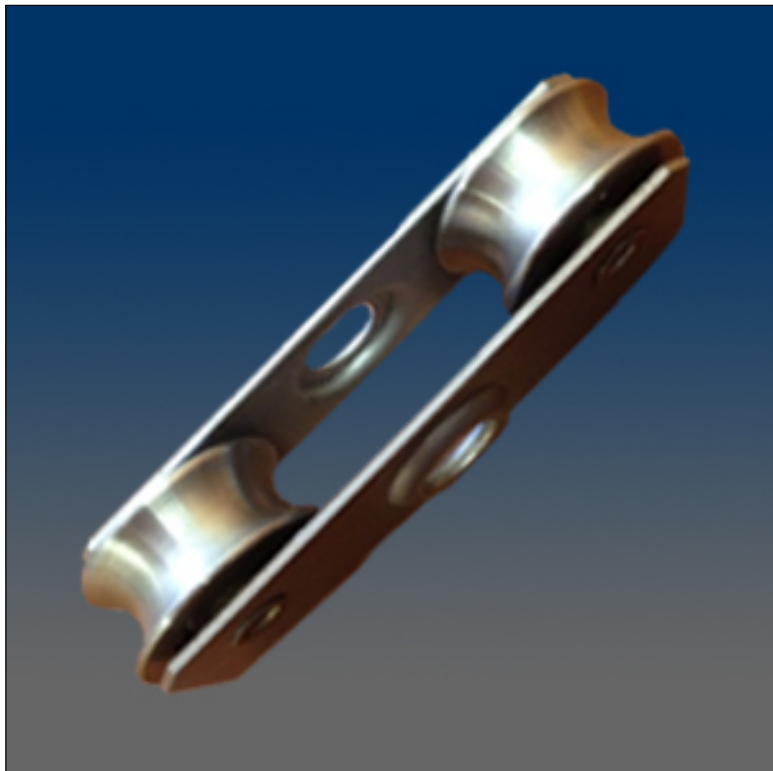

Patio Door

www.visionhardware.com

Patio Door

Model Number:
PR500

Material:
N.A.

Sales Contact:
(800) 220-4756
sales@visionhardware.com

500 Metuchen Road
South Plainfield NJ 07080