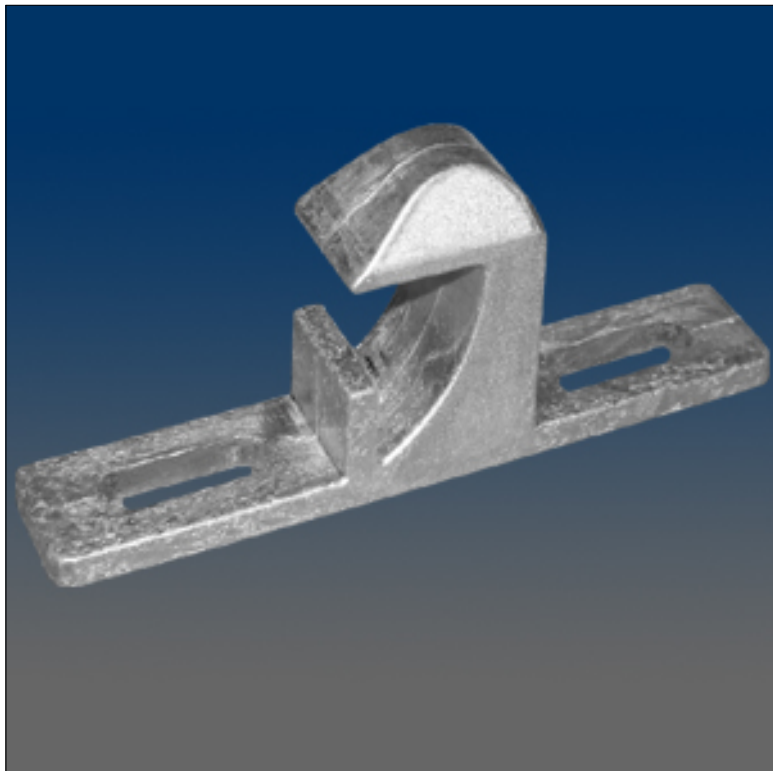

Patio Door

www.visionhardware.com

Patio Door

Model Number:

PM200

Material:

ZINC

Description:

Keeper, mill zinc hook

Sales Contact:

(800) 220-4756

sales@visionhardware.com

500 Metuchen Road
South Plainfield NJ 07080