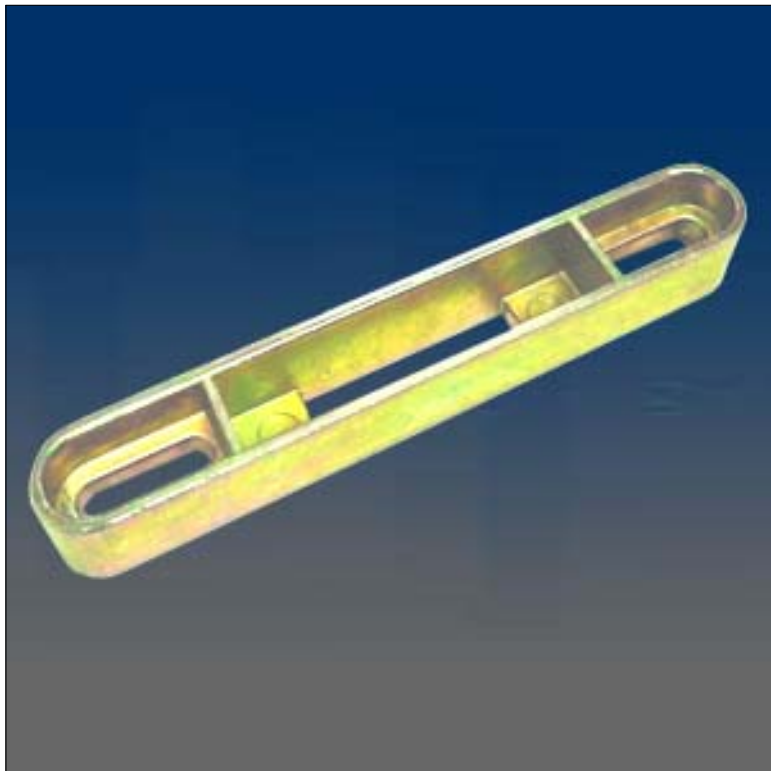

Patio Door

www.visionhardware.com

Patio Door

Model Number:

PM410

Material:

ZINC

Description:

Keeper, zinc yellow dichromate, .44" high

Sales Contact:

(800) 220-4756
sales@visionhardware.com

500 Metuchen Road
South Plainfield NJ 07080