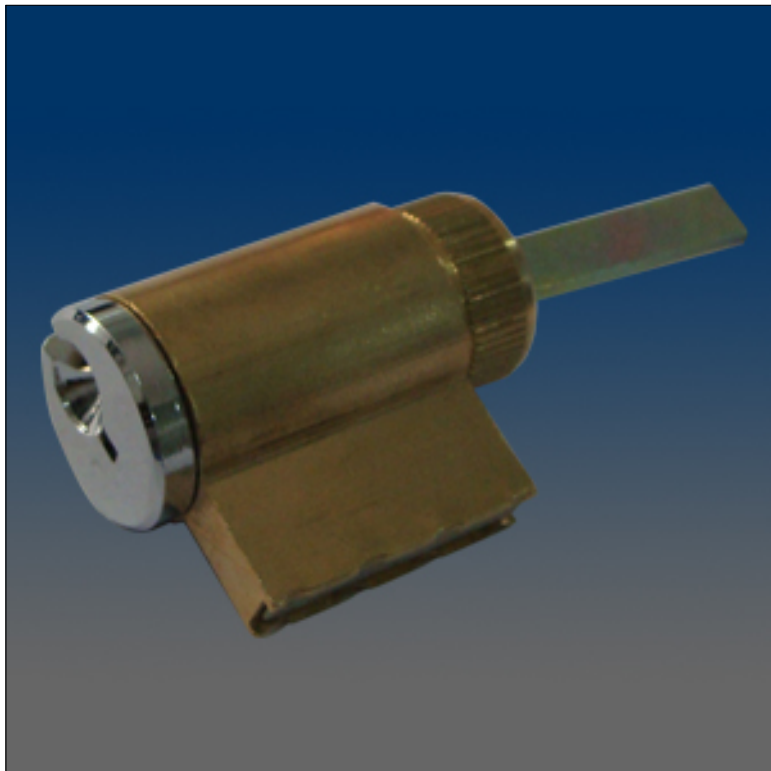

Patio Door

www.visionhardware.com

Patio Door

Model Number:

PC011B

Material:

N.A.

Description:

Keyset, differently keyed, brass cylinder head, total length without finished head is 2.2795", used for PD2000

Sales Contact:

(800) 220-4756
sales@visionhardware.com

500 Metuchen Road
South Plainfield NJ 07080