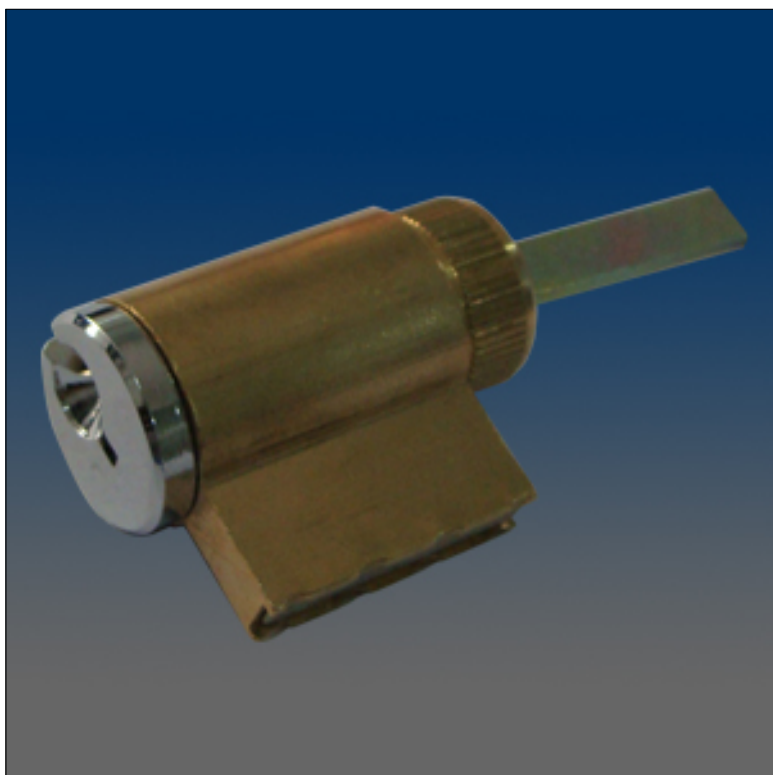

Patio Door

www.visionhardware.com

Patio Door

Model Number:

PC011B

Material:

N.A.

Description:

Keyset, differently keyed, brass cylinder head, total length without finished head is 2.2795", used for PD2000

Sales Contact:

(800) 220-4756
sales@visionhardware.com

500 Metuchen Road
South Plainfield NJ 07080