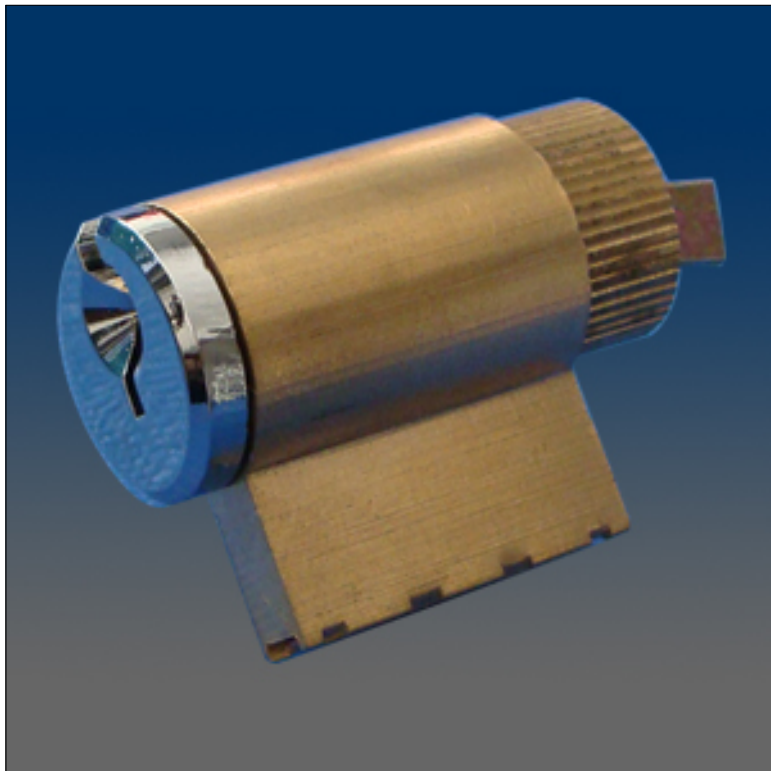

Patio Door

www.visionhardware.com

Patio Door

Model Number:

PC001E

Material:

N.A.

Description:

Keyset, differently keyed, bright chromed cylinder head, total length without finished head is 1.4646", used for PD1320

Sales Contact:

(800) 220-4756
sales@visionhardware.com

500 Metuchen Road
South Plainfield NJ 07080