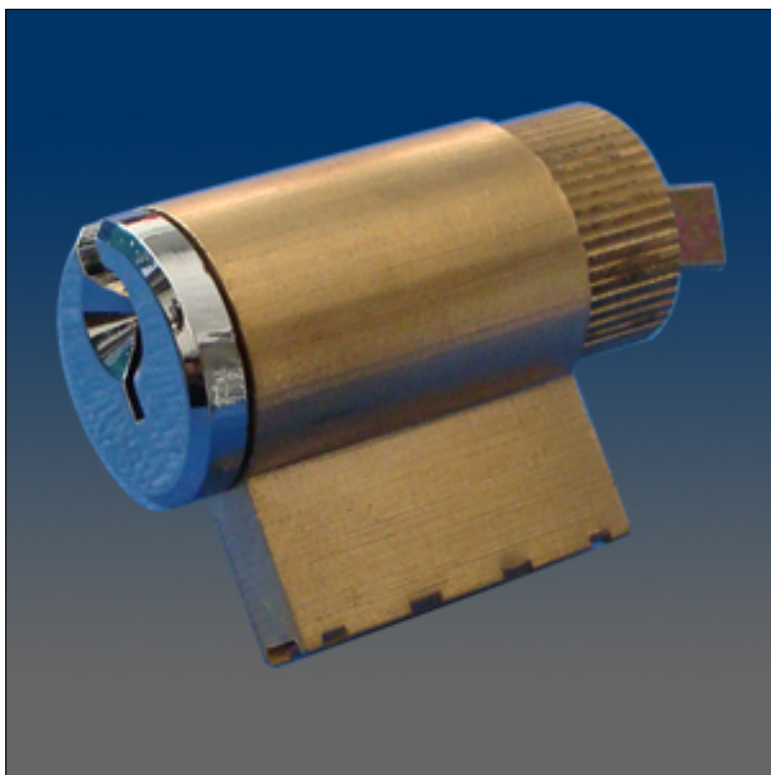

Patio Door

www.visionhardware.com

Patio Door

Model Number:

PC001E

Material:

N.A.

Description:

Keyset, differently keyed, bright chromed cylinder head, total length without finished head is 1.4646", used for PD1320

Sales Contact:

(800) 220-4756
sales@visionhardware.com

500 Metuchen Road
South Plainfield NJ 07080