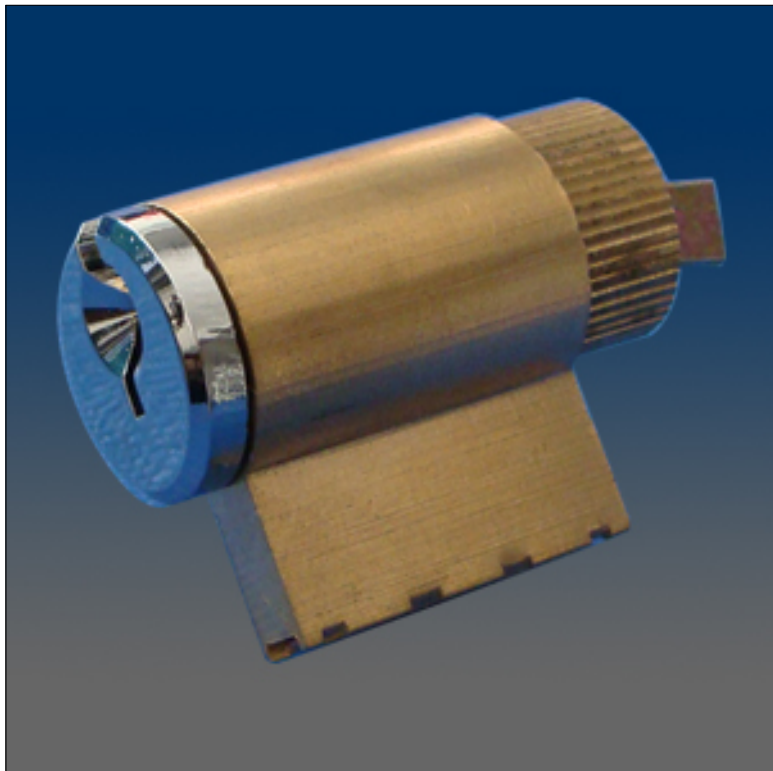

Patio Door

www.visionhardware.com

Patio Door

Model Number:

PC001E

Material:

N.A.

Description:

Keyset, differently keyed, bright chromed cylinder head, total length without finished head is 1.4646", used for PD1320

Sales Contact:

(800) 220-4756

sales@visionhardware.com

500 Metuchen Road
South Plainfield NJ 07080