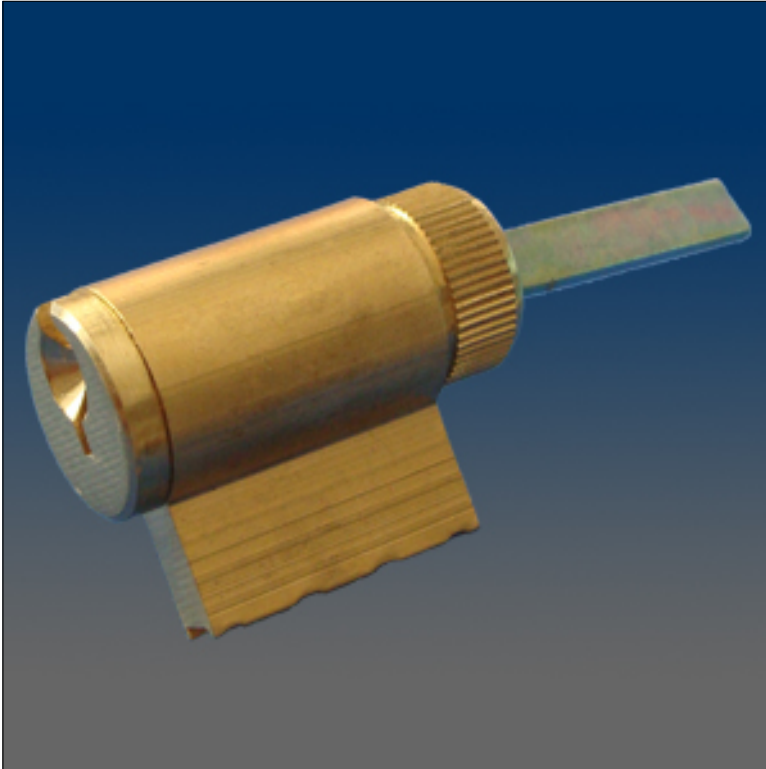

Patio Door

www.visionhardware.com

Patio Door

Model Number:
PC002C

Material:
N.A.

Description:
lock cylinder, keyed differently, brass head

Sales Contact:
(800) 220-4756
sales@visionhardware.com

500 Metuchen Road
South Plainfield NJ 07080