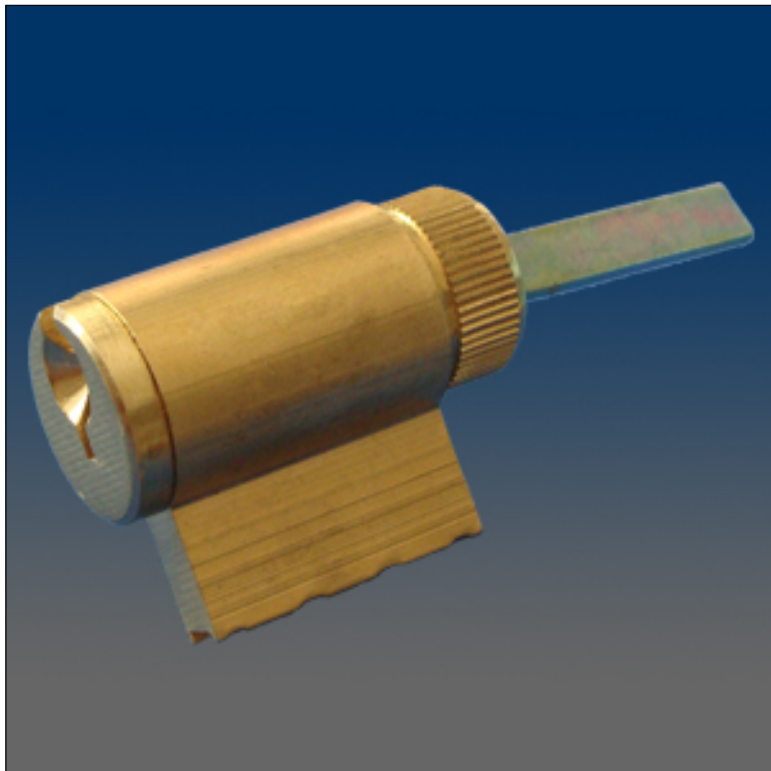

# Patio Door

[www.visionhardware.com](http://www.visionhardware.com)

## Patio Door

**Model Number:**

PC002C

**Material:**

N.A.

**Description:**

Keyset, differently keyed, brass cylinder head, total length without finished head is 2.2795", used for PD2000

**Sales Contact:**