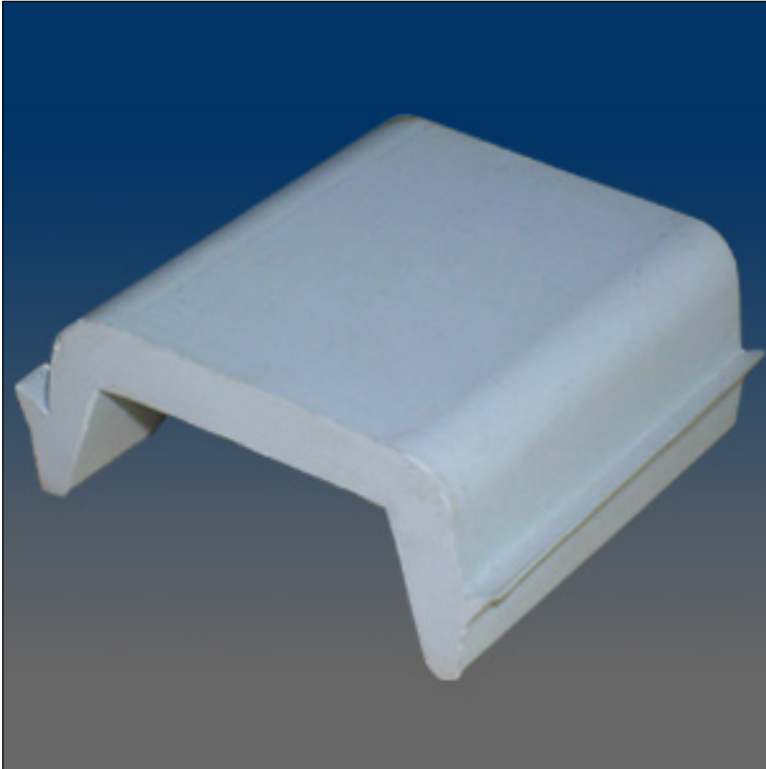

Patio Door

www.visionhardware.com

Patio Door

Model Number:
PB001

Material:
N.A.

Description:
Bumper, rubber, 2" channel

Sales Contact:
(800) 220-4756
sales@visionhardware.com

500 Metuchen Road
South Plainfield NJ 07080