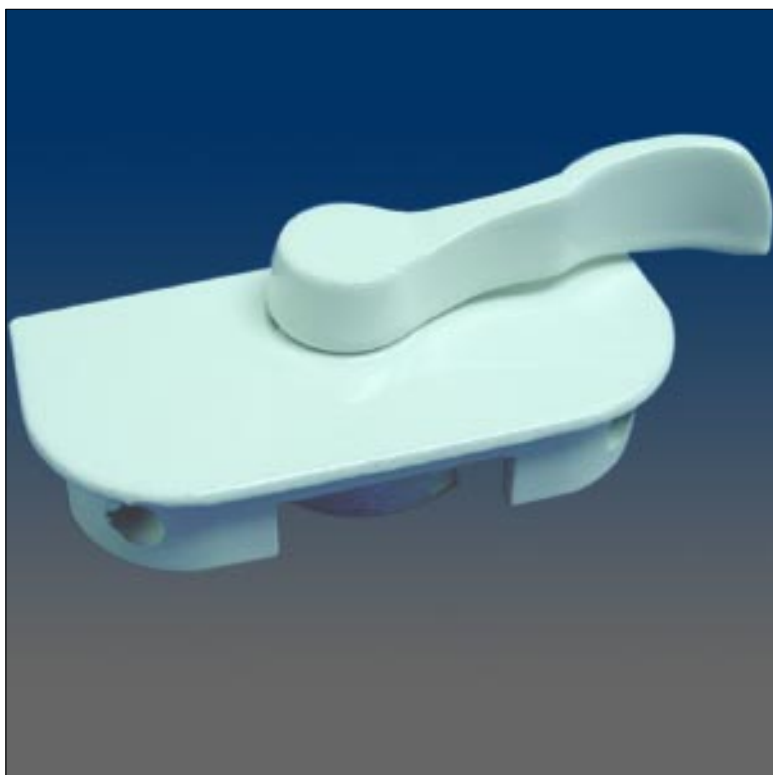

Locks

www.visionhardware.com

Locks

Model Number:

9810

Material:

N.A.

Description:

Sash lock, flush mount, 1.75" C/L front hole, #6 screw

Sales Contact:

(800) 220-4756
sales@visionhardware.com

500 Metuchen Road
South Plainfield NJ 07080