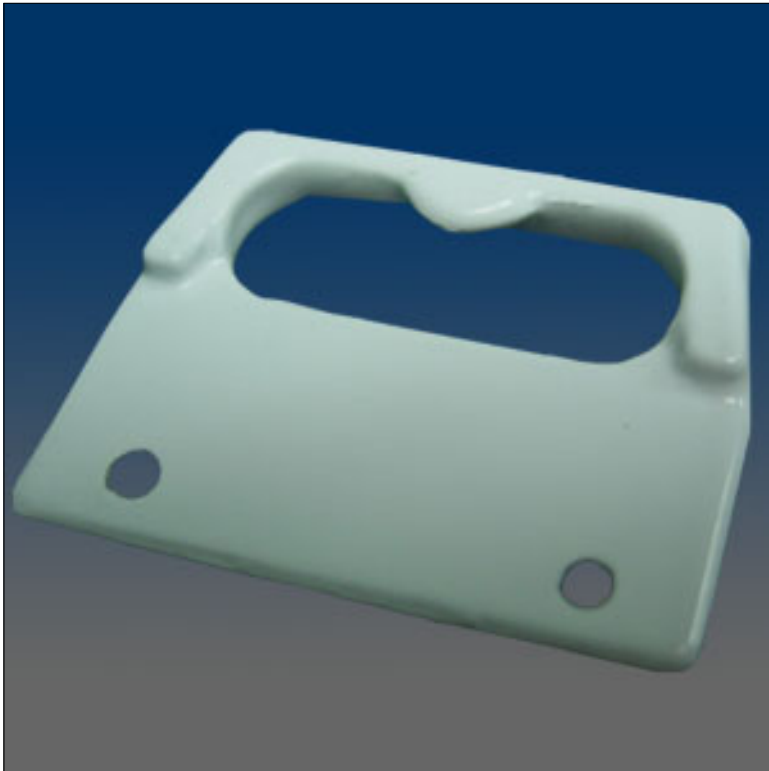

Keepers

www.visionhardware.com

Keepers

Model Number:

8290

Material:

ZINC

Description:

SASH KEEPER,FACE MOUNT,1" C/L,#4 SCREW

Sales Contact:

(800) 220-4756

sales@visionhardware.com

500 Metuchen Road
South Plainfield NJ 07080