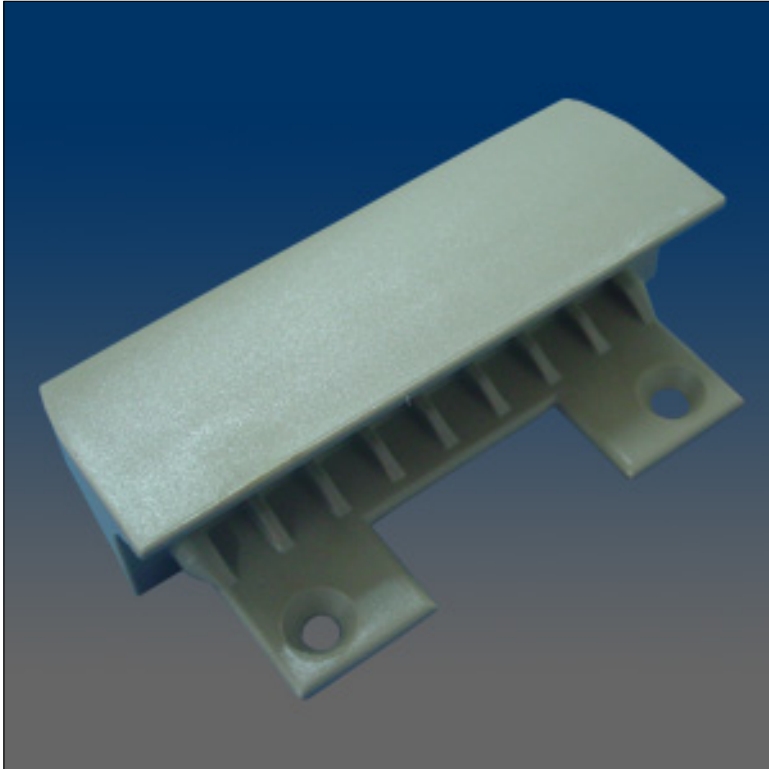

# Pull Handles

[www.visionhardware.com](http://www.visionhardware.com)

## Pull Handles

**Model Number:**

14111

**Material:**

PLASTIC

**Description:**

Sash lift handle, plastic handle with plastic washer

**Sales Contact:**