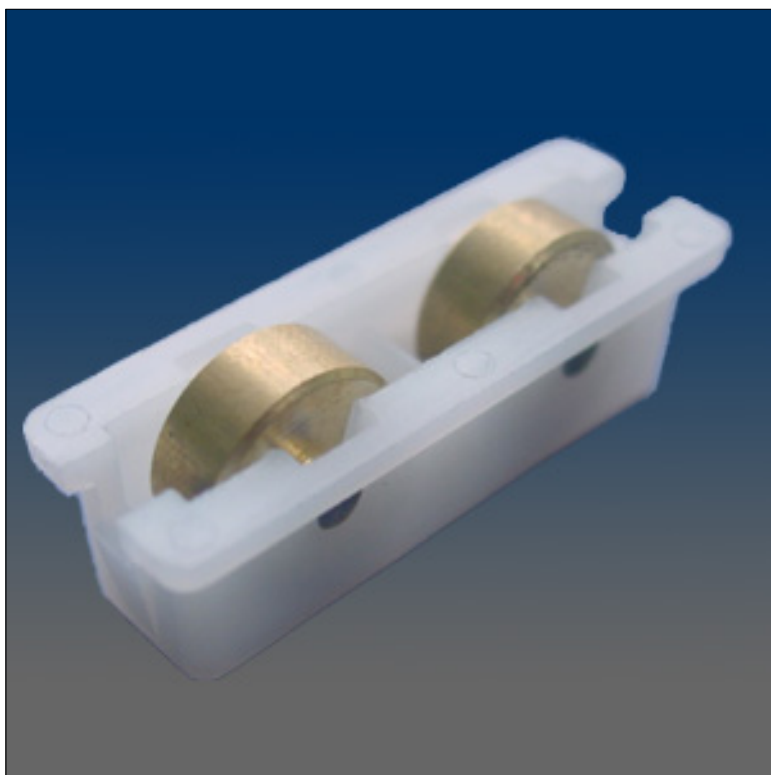

Rollers

www.visionhardware.com

Rollers

Model Number:

1132

Material:

N.A.

Description:

roller, solid brass wheel

Sales Contact:

(800) 220-4756
sales@visionhardware.com

500 Metuchen Road
South Plainfield NJ 07080