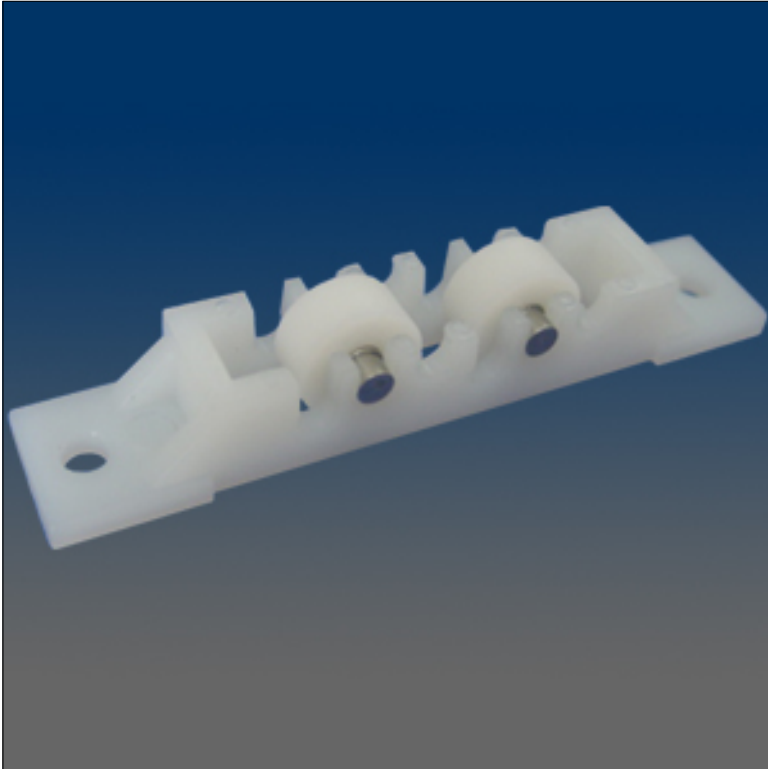

## Rollers

**Model Number:**

1152

**Material:**

STAINLESS STEEL

**Description:**

Roller, tandem, plastic wheel, stainless steel axle, middle notch, 1138-01 housing

**Sales Contact:**