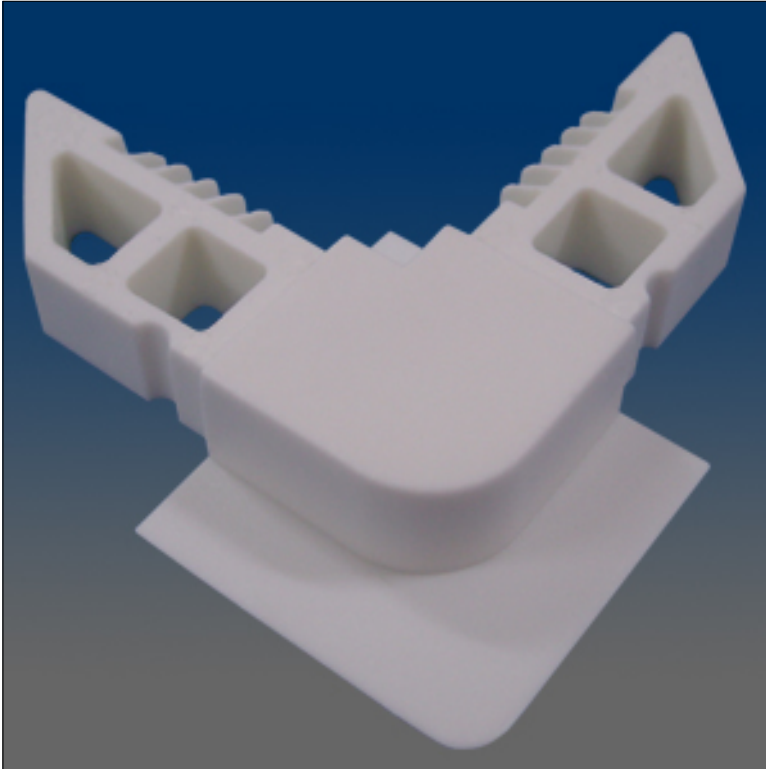

Screen Hardware

www.visionhardware.com

Screen Hardware

Model Number:
10384

Material:
PLASTIC

Description:
Screen corner, plastic, external flanged

Sales Contact:
(800) 220-4756
sales@visionhardware.com

500 Metuchen Road
South Plainfield NJ 07080