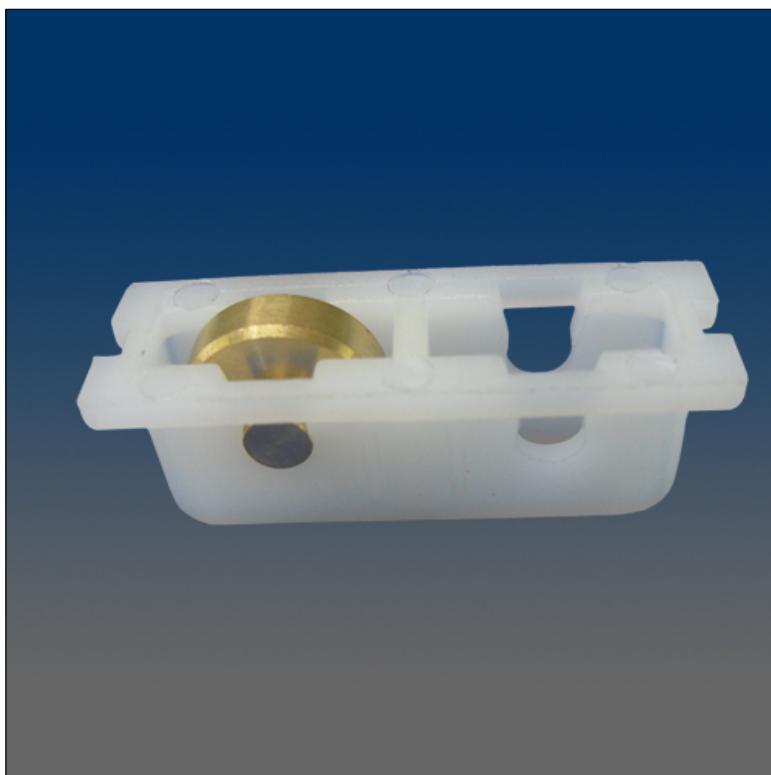

Rollers

www.visionhardware.com

Rollers

Model Number:

11385

Material:

N.A.

Description:

Sash Roller with a brass wheel

Sales Contact:

(800) 220-4756
sales@visionhardware.com

500 Metuchen Road
South Plainfield NJ 07080