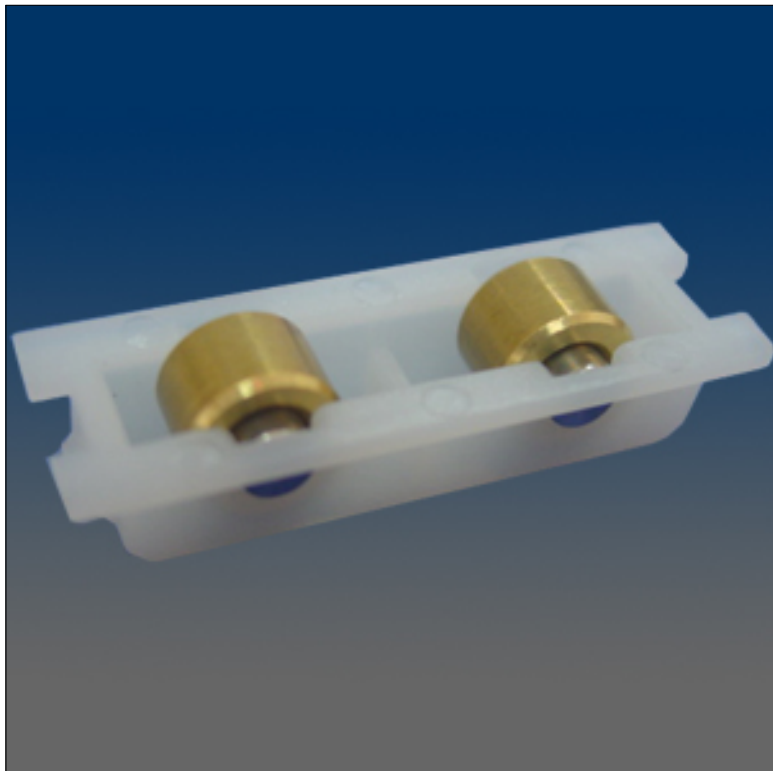

Rollers

www.visionhardware.com

Rollers

Model Number:

1145

Material:

STAINLESS STEEL

Description:

Roller, tandem, brass wheel, stainless steel axle

Sales Contact:

(800) 220-4756

sales@visionhardware.com

500 Metuchen Road
South Plainfield NJ 07080