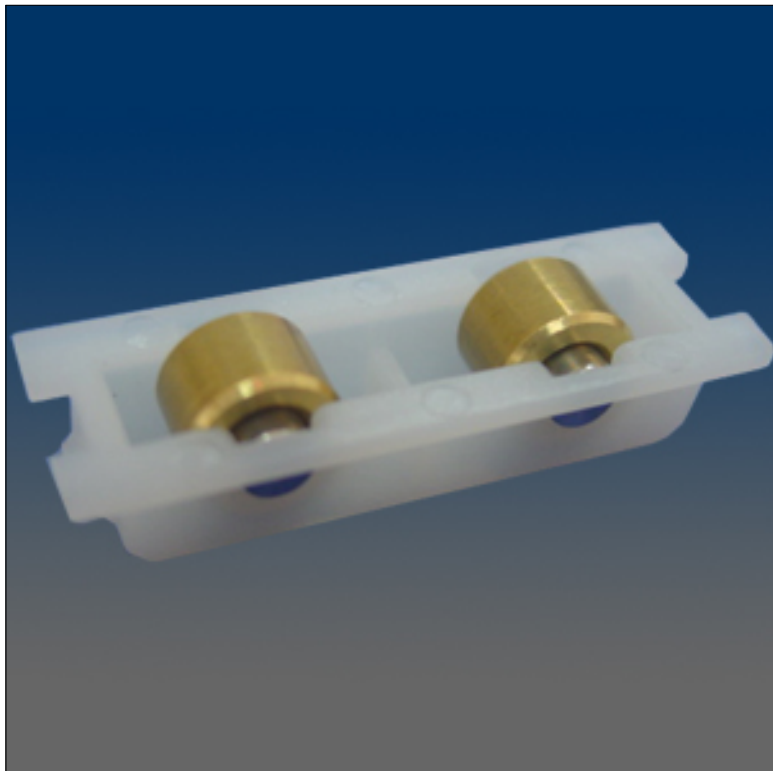

Rollers

www.visionhardware.com

Rollers

Model Number:

1145

Material:

STAINLESS STEEL

Description:

roller, brass wheel / stainless steel axle

Sales Contact:

(800) 220-4756

sales@visionhardware.com

500 Metuchen Road
South Plainfield NJ 07080