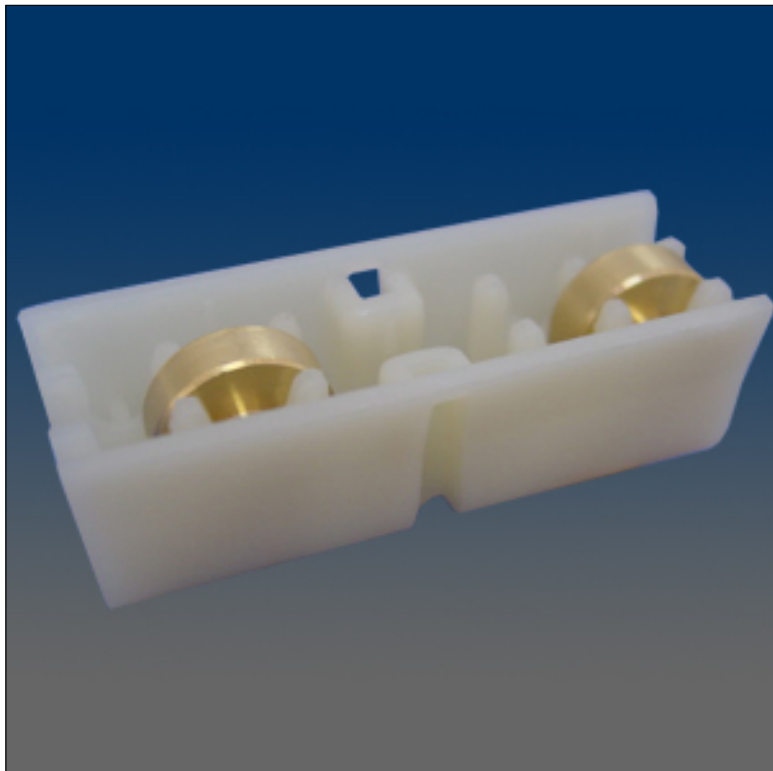

Rollers

www.visionhardware.com

Rollers

Model Number:

1144

Material:

N.A.

Description:

Roller, tandem, solid brass wheel

Sales Contact:

(800) 220-4756
sales@visionhardware.com

500 Metuchen Road
South Plainfield NJ 07080