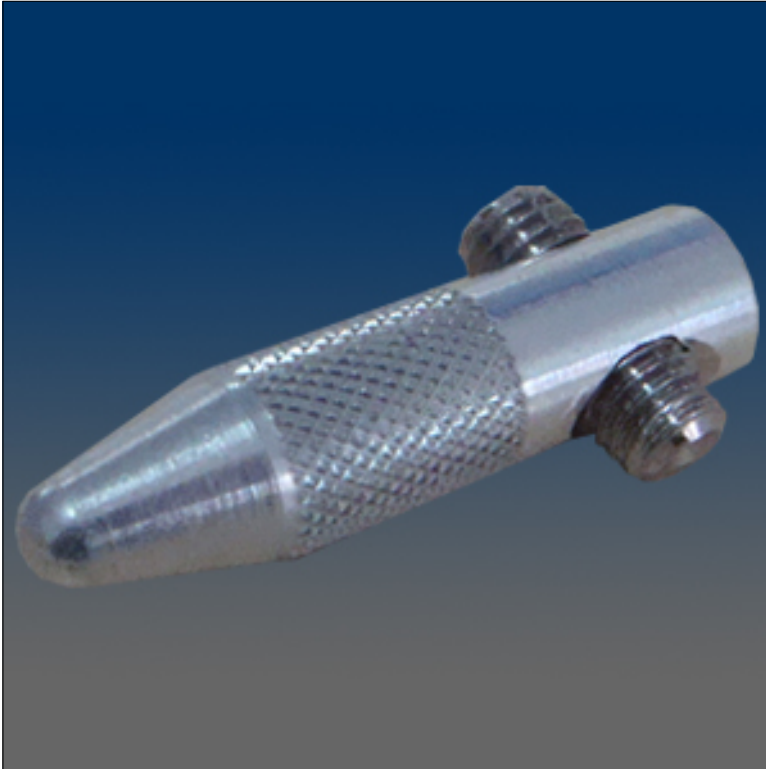

Miscellaneous

www.visionhardware.com

Miscellaneous

Model Number:

1082

Material:

ALUMINUM

Description:

Pin with screw, aluminum pin assembled with SS screw

Sales Contact:

(800) 220-4756
sales@visionhardware.com

500 Metuchen Road
South Plainfield NJ 07080