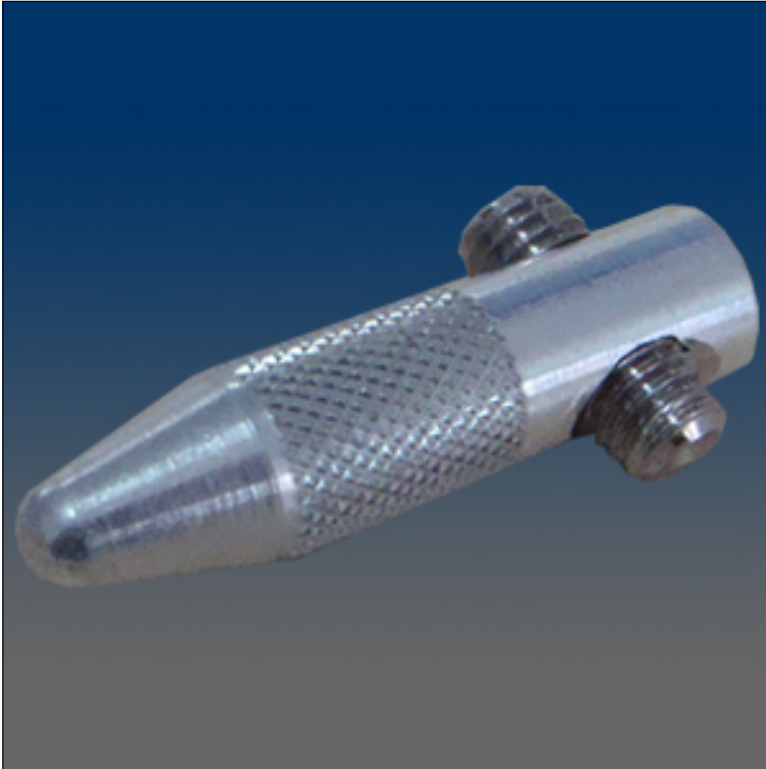

Miscellaneous

www.visionhardware.com

Miscellaneous

Model Number:

1082

Material:

ALUMINUM

Description:

aluminum pin assembled with SS screw

Sales Contact:

(800) 220-4756
sales@visionhardware.com

500 Metuchen Road
South Plainfield NJ 07080