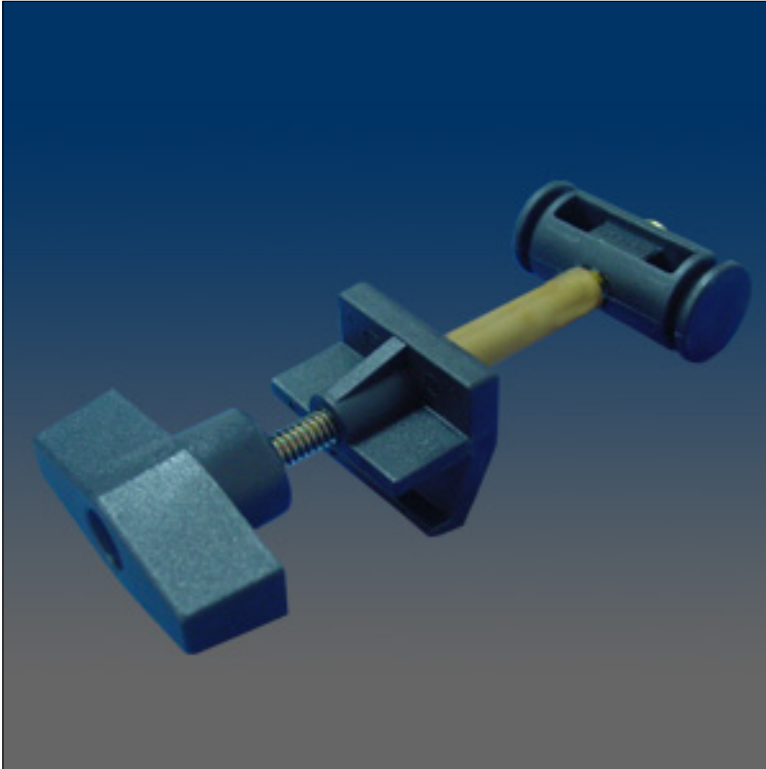

Miscellaneous

www.visionhardware.com

Miscellaneous

Model Number:
2502

Material:
PLASTIC

Description:
Cab clamp assembly, plastic body assembled with bolt parts

Sales Contact:
(800) 220-4756
sales@visionhardware.com