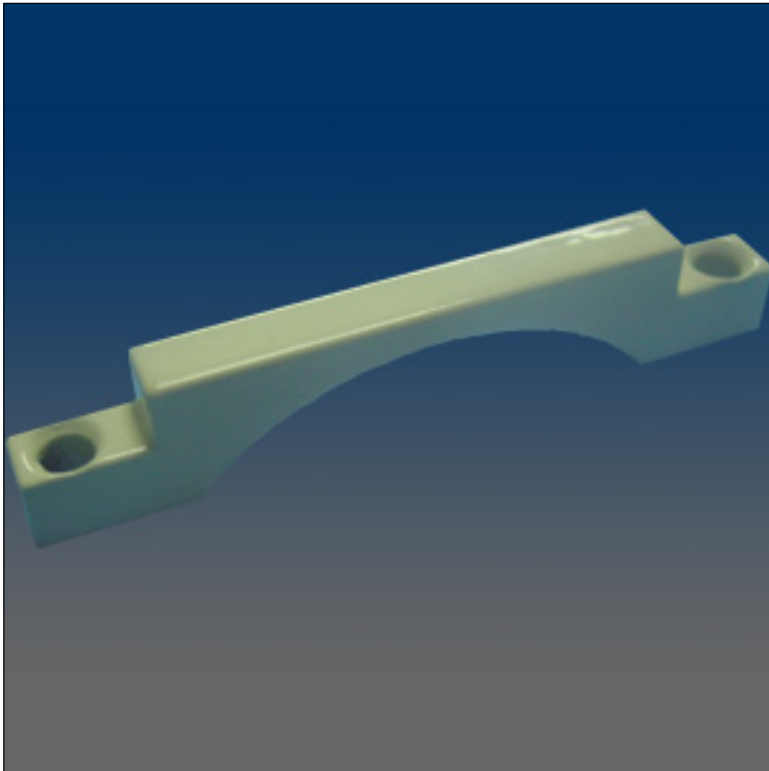

## Keepers

**Model Number:**

8285

**Material:**

ZINC

**Description:**

Keeper, sash, surface mount, #6 screw, 2.25" C/L, open back, material: zinc alloy

**Sales Contact:**