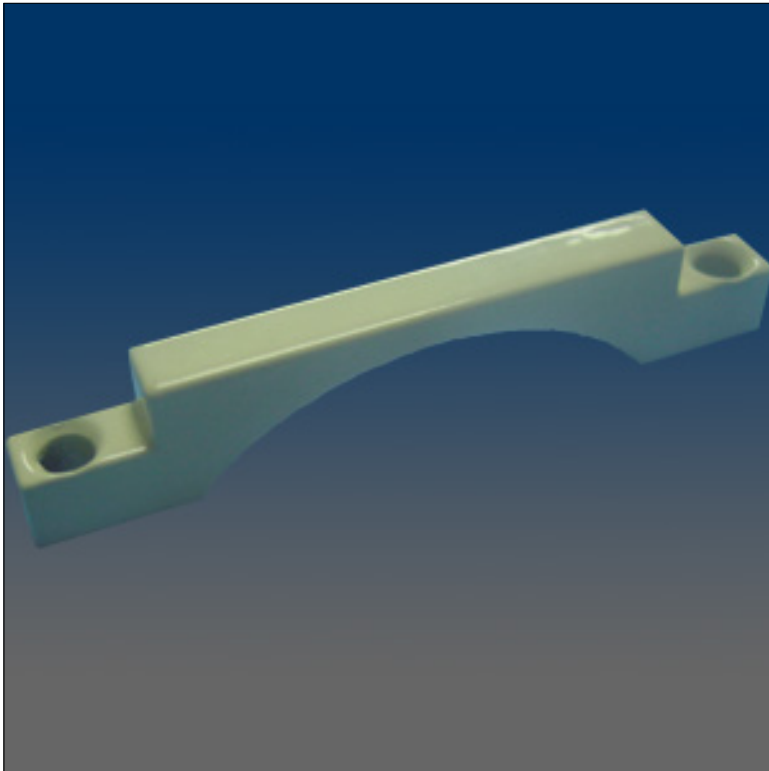

Keepers

www.visionhardware.com

Keepers

Model Number:

8285

Material:

ZINC

Description:

Keeper, sash, surface mount, #6 screw, 2.25" C/L, open back, material: zinc alloy

Sales Contact:

(800) 220-4756
sales@visionhardware.com

500 Metuchen Road
South Plainfield NJ 07080