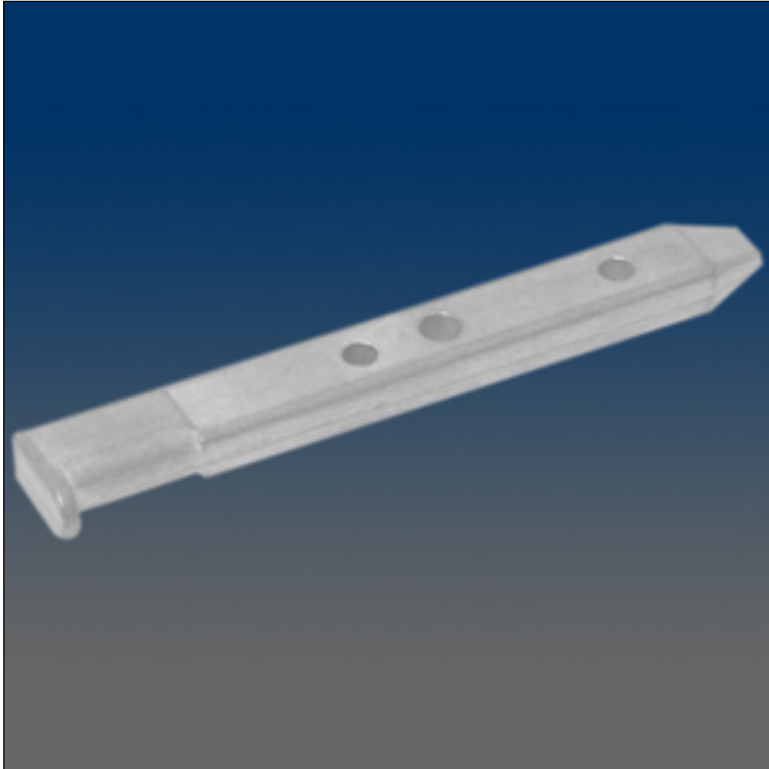

Pivot Bar

www.visionhardware.com

Pivot Bar

Model Number:

69841

Material:

ZINC

Description:

Pivot bar, zinc die-cast, locking

Sales Contact:

(800) 220-4756
sales@visionhardware.com

500 Metuchen Road
South Plainfield NJ 07080