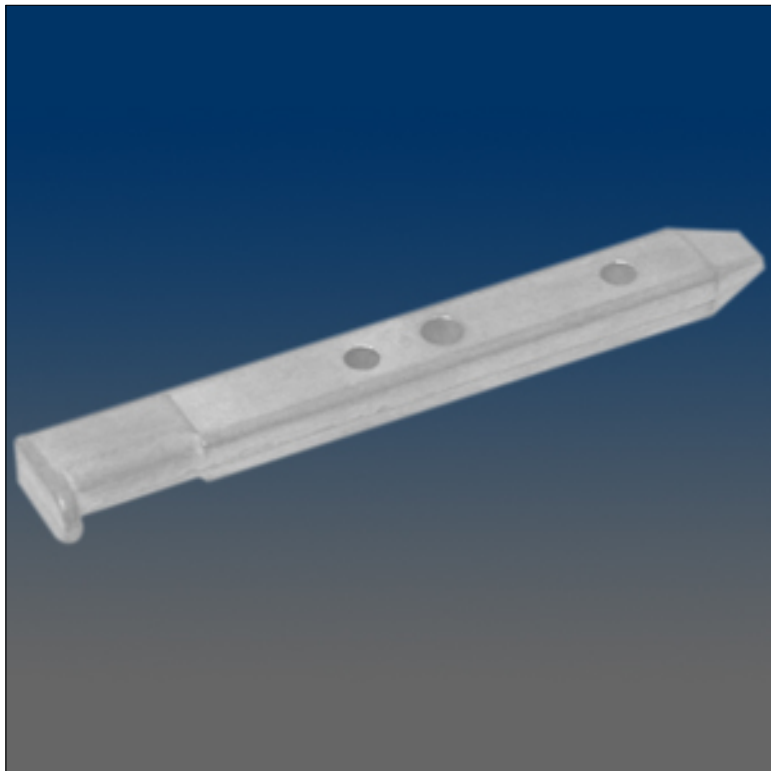

Pivot Bar

www.visionhardware.com

Pivot Bar

Model Number:

69841

Material:

ZINC

Description:

Pivot bar, zinc die-cast, locking

Sales Contact:

(800) 220-4756
sales@visionhardware.com

500 Metuchen Road
South Plainfield NJ 07080