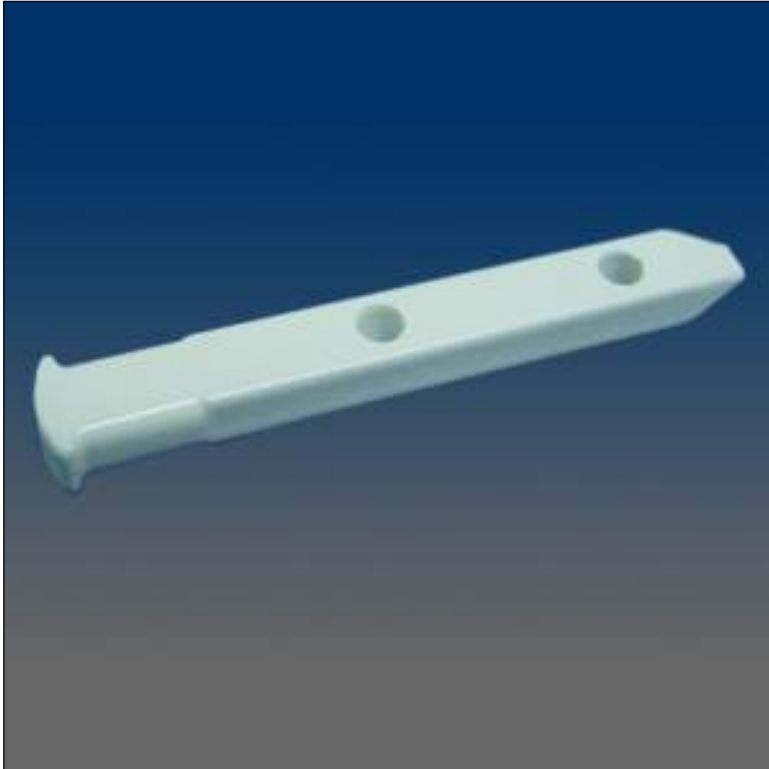

Pivot Bar

www.visionhardware.com

Pivot Bar

Model Number:

6991

Material:

ZINC

Description:

Pivot bar, zinc die-cast, locking

Sales Contact:

(800) 220-4756
sales@visionhardware.com

500 Metuchen Road
South Plainfield NJ 07080