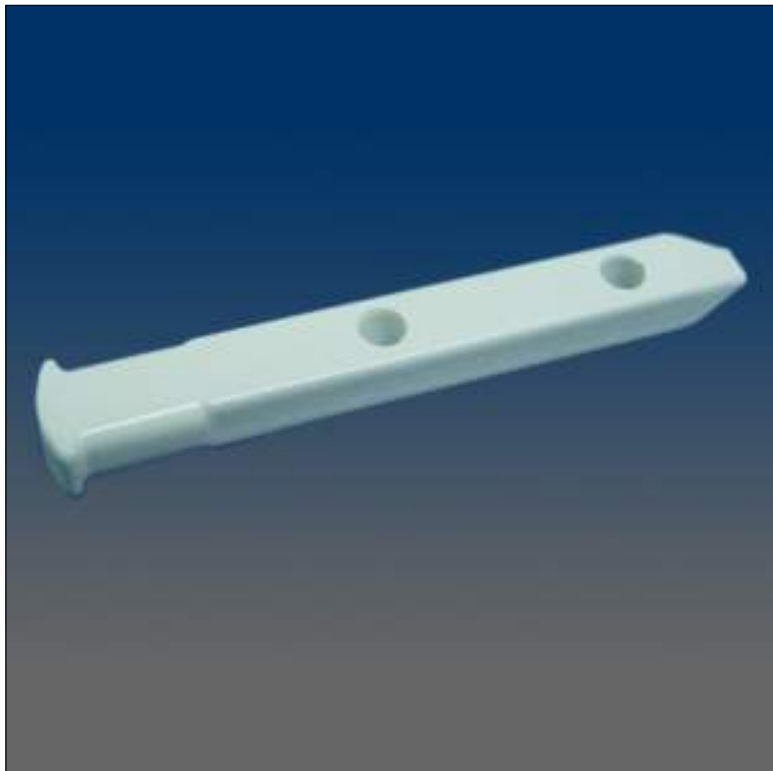

Pivot Bar

www.visionhardware.com

Pivot Bar

Model Number:

6991

Material:

ZINC

Description:

Pivot bar, zinc die-cast, locking

Sales Contact:

(800) 220-4756

sales@visionhardware.com

500 Metuchen Road
South Plainfield NJ 07080