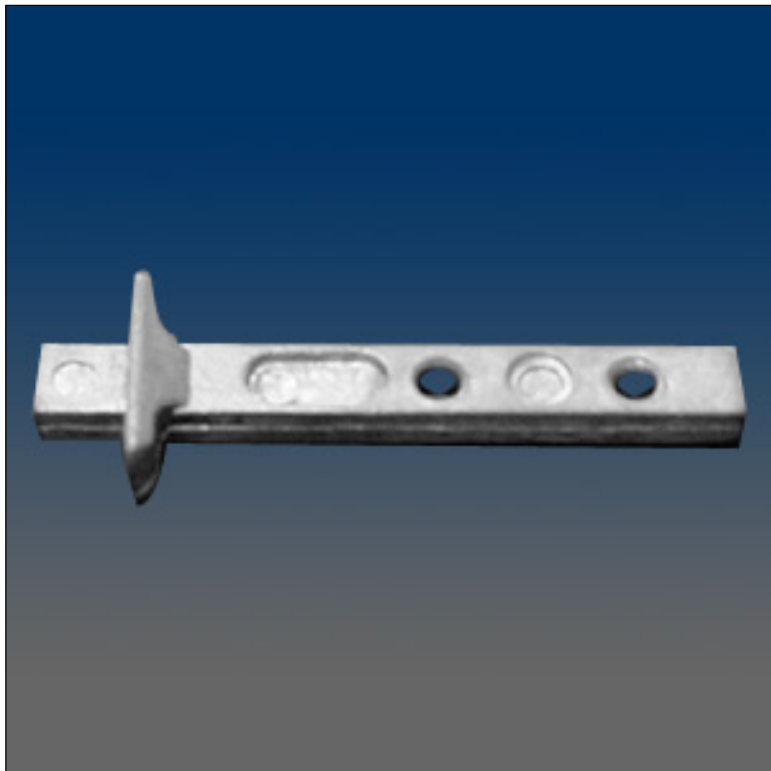

Pivot Bar

www.visionhardware.com

Pivot Bar

Model Number:

6985

Material:

ZINC

Description:

Pivot bar, zinc die-cast, slide-in

Sales Contact:

(800) 220-4756
sales@visionhardware.com

500 Metuchen Road
South Plainfield NJ 07080