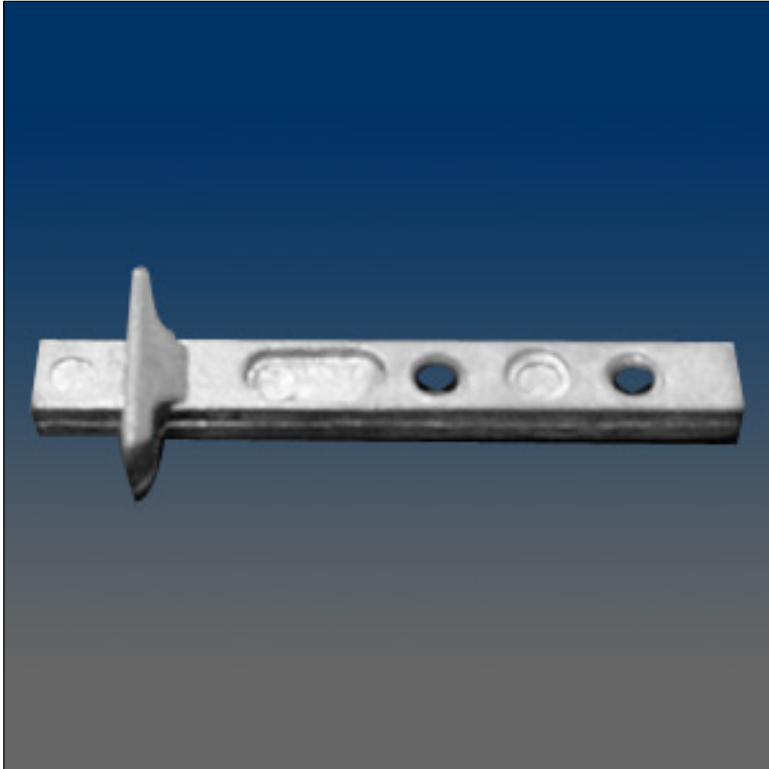

Pivot Bar

www.visionhardware.com

Pivot Bar

Model Number:

6985

Material:

ZINC

Description:

Pivot bar, zinc die-cast, slide-in

Sales Contact:

(800) 220-4756
sales@visionhardware.com

500 Metuchen Road
South Plainfield NJ 07080