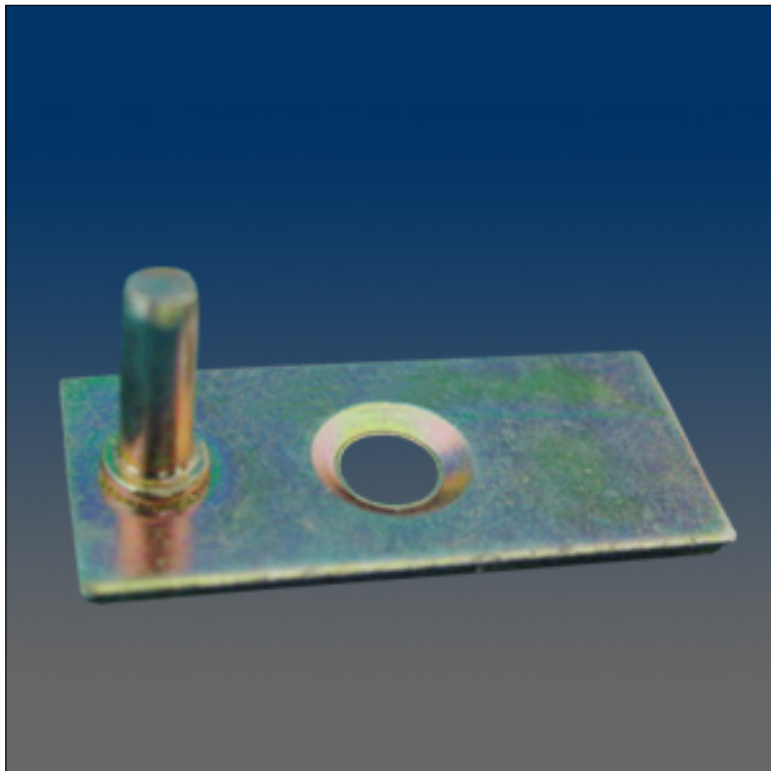

Pivot Bar

www.visionhardware.com

Pivot Bar

Model Number:

6933

Material:

N.A.

Description:

Sash pivot plate, steel, yellow chromated

Sales Contact:

(800) 220-4756
sales@visionhardware.com

500 Metuchen Road
South Plainfield NJ 07080