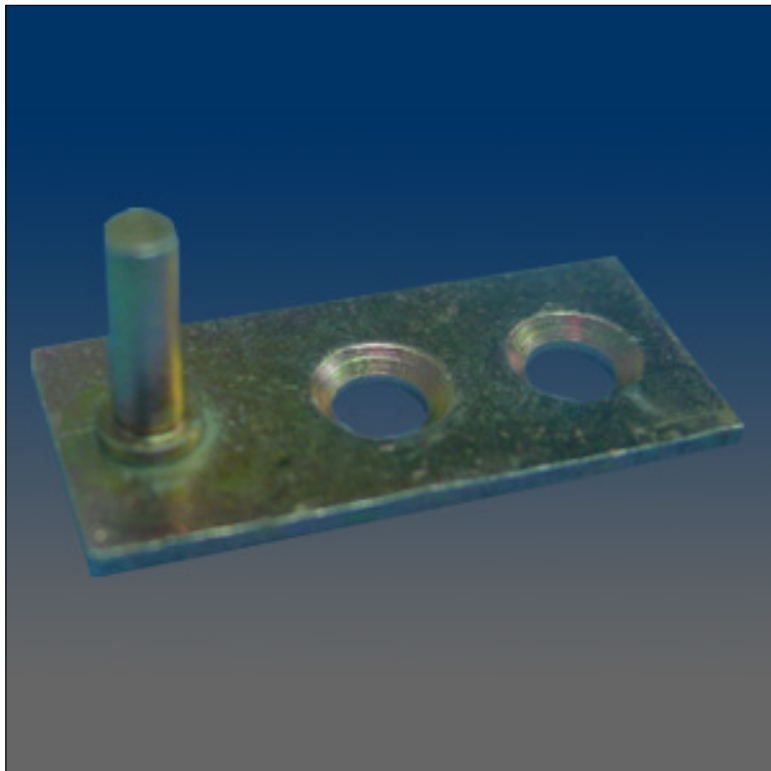

Pivot Bar

www.visionhardware.com

Pivot Bar

Model Number:

6932

Material:

N.A.

Description:

Sash pivot plate, steel, yellow chromated

Sales Contact:

(800) 220-4756
sales@visionhardware.com

500 Metuchen Road
South Plainfield NJ 07080