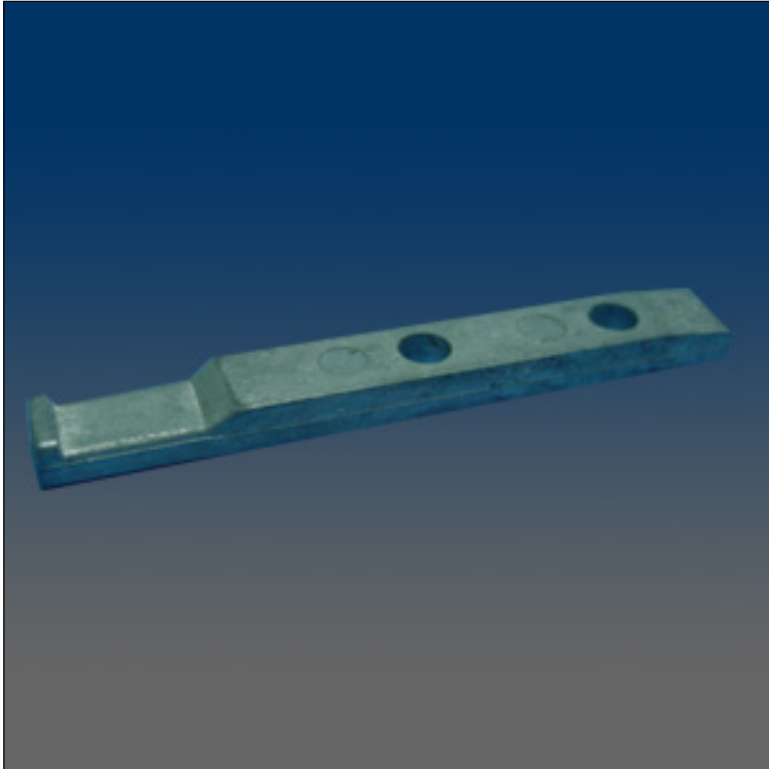

Pivot Bar

www.visionhardware.com

Pivot Bar

Model Number:
6930

Material:
ZINC

Description:
pivot bar, zinc

Sales Contact:
(800) 220-4756
sales@visionhardware.com

500 Metuchen Road
South Plainfield NJ 07080