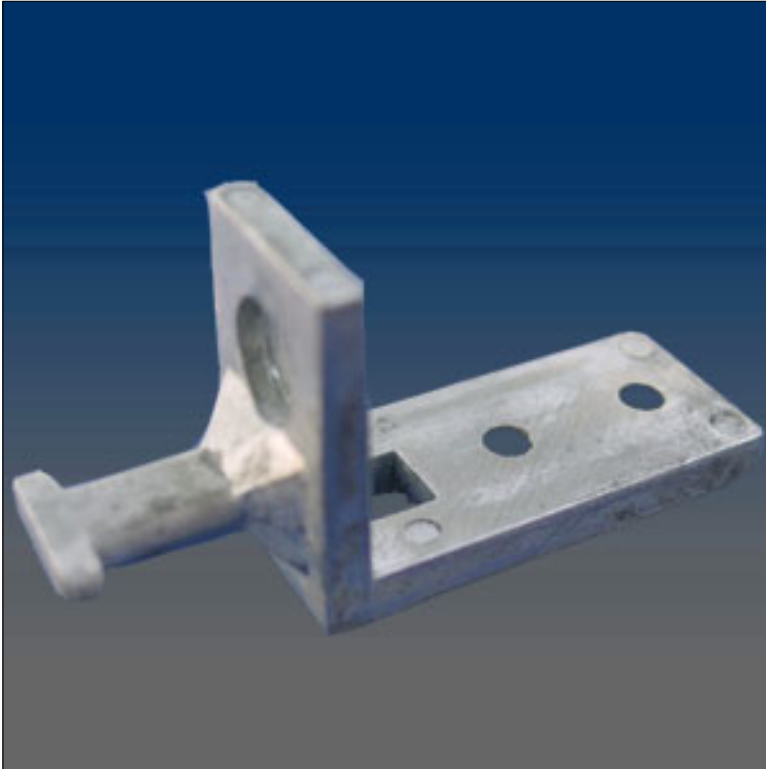

Pivot Bar

www.visionhardware.com

Pivot Bar

Model Number:

6978

Material:

ZINC

Description:

Pivot bar, "T"-shaped head, milled zinc

Sales Contact:

(800) 220-4756
sales@visionhardware.com

500 Metuchen Road
South Plainfield NJ 07080