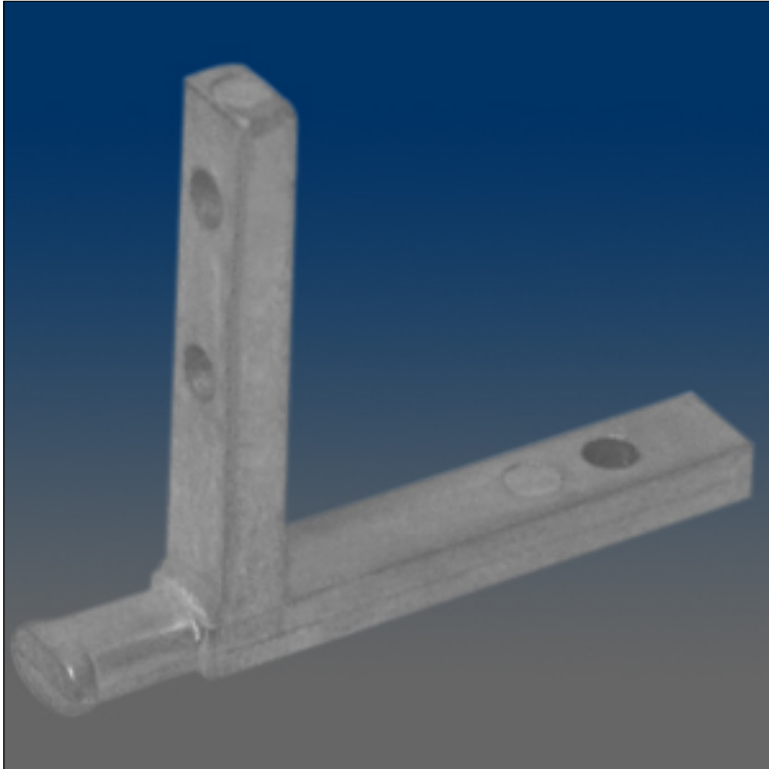

Pivot Bar

www.visionhardware.com

Pivot Bar

Model Number:

6976

Material:

ZINC

Description:

Pivot bar, "T"-shaped head, zinc die-cast

Sales Contact:

(800) 220-4756
sales@visionhardware.com

500 Metuchen Road
South Plainfield NJ 07080