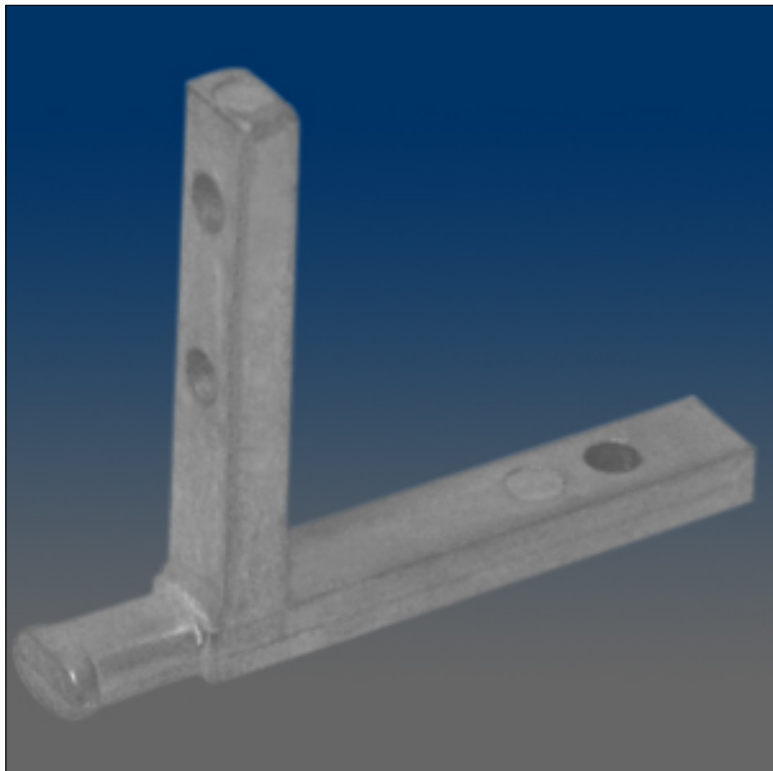

Pivot Bar

www.visionhardware.com

Pivot Bar

Model Number:

6976

Material:

ZINC

Description:

Pivot bar, "T"-shaped head, zinc die-cast

Sales Contact:

(800) 220-4756

sales@visionhardware.com

500 Metuchen Road
South Plainfield NJ 07080