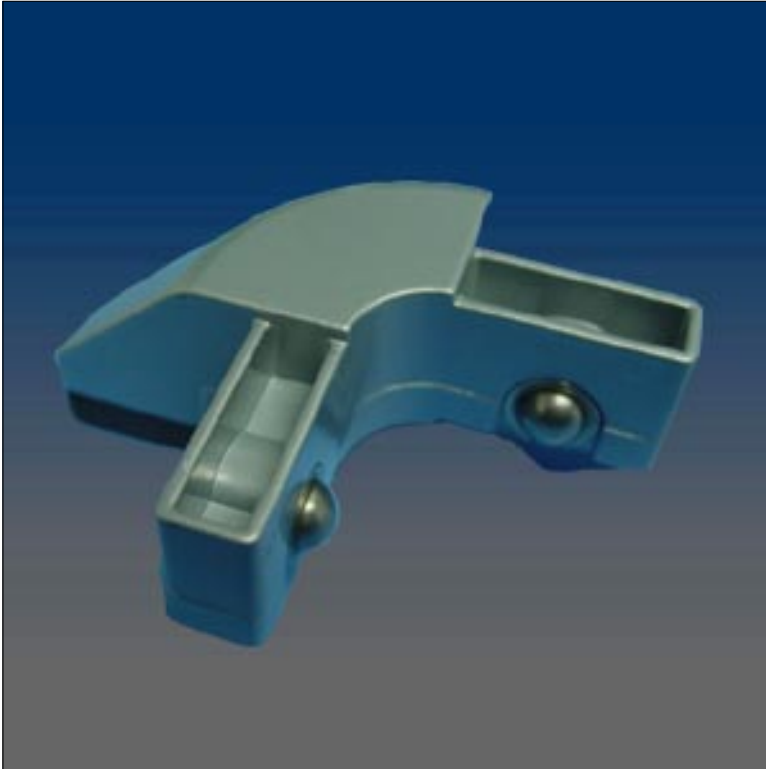

Miscellaneous

www.visionhardware.com

Model Number:
5120

Material:
ZINC

Description:
POWDER COATED CORNER

Miscellaneous

Sales Contact:
(800) 220-4756
sales@visionhardware.com

500 Metuchen Road
South Plainfield NJ 07080