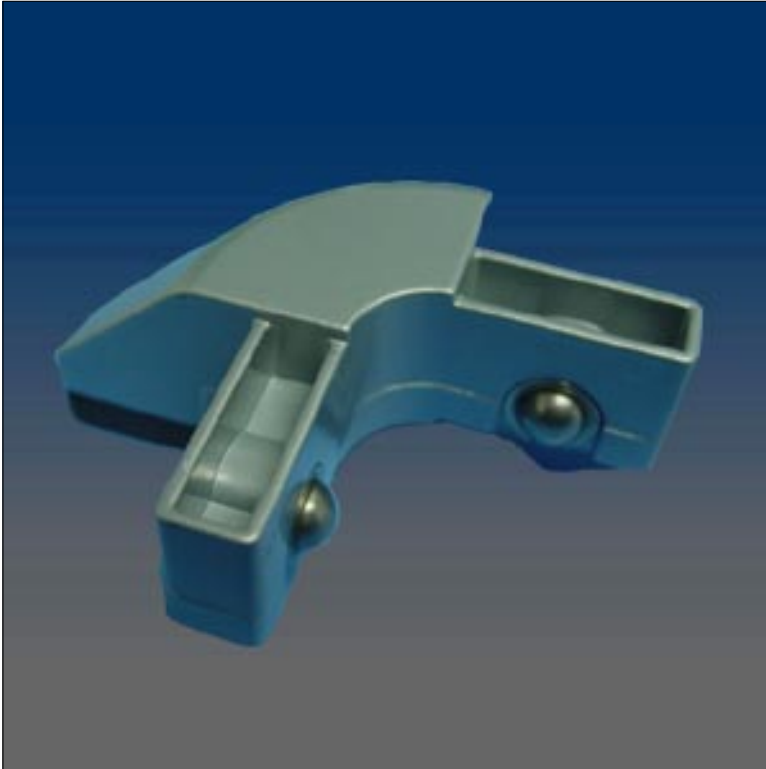

Miscellaneous

www.visionhardware.com

Model Number:
5120

Material:
ZINC

Description:
truck parts, zinc corner

Miscellaneous

Sales Contact:
(800) 220-4756
sales@visionhardware.com

500 Metuchen Road
South Plainfield NJ 07080